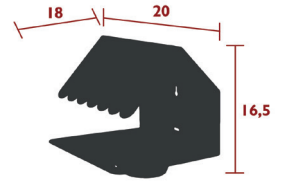

Steel sheet frame
Removable stainless steel bowl
100% polyester outdoor cord
Double fastening system: suspension or screws (not provided)

3089B9	● Black Cherry	308947	● Anthracite
308920	● Red Ochre	3089A5	● Clay Grey
308945	● Capucine	3089A6	● Frosted Lemon
3089C6	● Honey	308983	● Opaline Green
308982	● Cactus	3089D2	● Gingerbread NEW
308921	● Acapulco Blue		

0.8 kg