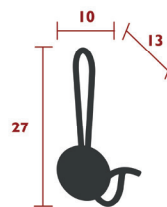

Steel frame
2 steel wire hooks

- 969321 Acapulco Blue
- 969382 Cactus
- 9693A5 Clay Grey
- 9693B9 Black Cherry
- 969320 Red Ochre
- 969345 Capucine

- 9693C6 Honey
- 969347 Anthracite
- 9693A6 Frosted Lemon
- 969383 Opaline Green
- 9693D2 Gingerbread **NEW**

0.8 kg