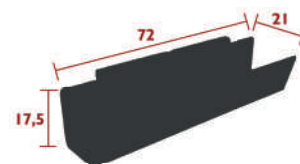

6⁷
IPAC

25

Steel sheet
Compatible with :
HIGH TABLE 126 X 73 CM - LUXEMBOURG WORK
HIGH TABLE 126 X 73 CM - LUXEMBOURG

4 kg

LUXEMBOURG KID

4106 - CHAIR

DOMESTIC PROFESSIONAL INTENSIVE

9
IPAC