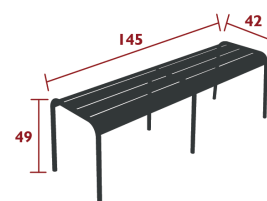

7 kg

4164 - SIDE BAR / TROLLEY BAR
DESIGN BY FRÉDÉRIC SOFIA

DOMESTIC PROFESSIONAL INTENSIVE

9
IPAC

25