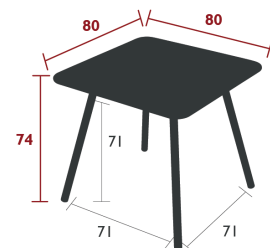

25

Steel sheet table top
Tubular aluminium base
Aluminium base, steel ballast

22 kg

4134 - PEDESTAL TABLE 80 X 80 CM

DESIGN BY FRÉDÉRIC SOFIA

DOMESTIC PROFESSIONAL INTENSIVE

9
IPAC

4

25

Aluminium slat table top
Tubular aluminium base
Aluminium base, steel ballast
Parasol hole : pole max. Ø 37 mm

19.6 kg

4135 - FOUR-LEG TABLE 80 X 80 CM

DESIGN BY FRÉDÉRIC SOFIA

DOMESTIC PROFESSIONAL INTENSIVE

9
IPAC

4

25

Aluminium slat table top
Tubular aluminium base
Parasol hole : pole max. Ø 41 mm
Compatible with :
Parasol Ø 250 CM - SHADOO

9 kg

4133 - TABLE 143 X 80 CM

DESIGN BY FRÉDÉRIC SOFIA

DOMESTIC PROFESSIONAL INTENSIVE