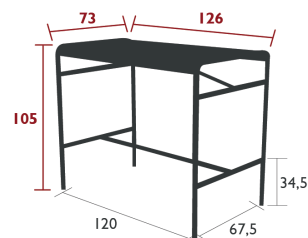

16 kg

FURNITURE