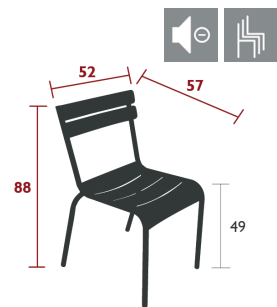

LUXEMBOURG

LOUNGE

4160 - SMALL LOW TABLE / FOOTREST 44 X 42 CM
DESIGN BY FRÉDÉRIC SOFIA

DOMESTIC PROFESSIONAL INTENSIVE

9
IPAC

Aluminium slat table top
Tubular aluminium base
Silencing pads

3 kg

4161 - LARGE LOW TABLE / BENCH 86 X 44 CM
DESIGN BY FRÉDÉRIC SOFIA

10.6 kg

4169 - LOW TABLE 90 X 55 CM

NEW

DOMESTIC PROFESSIONAL INTENSIVE

9
IPAC

Aluminium slats table top
Aluminium tubular base
Intermediate table top made from aluminium slats
Silencing pads

10.6 kg

LUXEMBOURG STEEL

4121 - STEEL CHAIR
DESIGN BY FRÉDÉRIC SOFIA

DOMESTIC PROFESSIONAL INTENSIVE 6 IPAC 25

Tubular steel frame
Curved steel slat seat
Curved steel slat backrest
Silencing pads
Stacking capacity : x 8 (Height – stacked : 118 cm)
Compatible with :
SKIN OUTDOOR CUSHION 45 X 40 CM - BASICS
OUTDOOR CUSHION 37 X 41 CM - BASICS
OUTDOOR CUSHION 41 X 38 CM - COLOR MIX