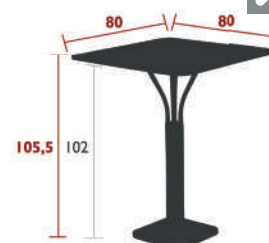

3.5 kg

4103 - BAR CHAIR
DESIGN BY FRÉDÉRIC SOFIA

DOMESTIC PROFESSIONAL INTENSIVE

9 IPAC

Tubular aluminium frame
Curved aluminium slat seat
Curved aluminium slat backrest
Silencing pads
Stacking capacity : x 6 (Height – stacked : 120 cm)
Compatible with :
SKIN OUTDOOR CUSHION 45 X 40 CM - BASICS
OUTDOOR CUSHION 37 X 41 CM - BASICS
OUTDOOR CUSHION 41 X 38 CM - COLOR MIX

4.9 kg

4113 - HIGH ARMCHAIR
DESIGN BY FRÉDÉRIC SOFIA

DOMESTIC PROFESSIONAL INTENSIVE

9 IPAC

Tubular aluminium frame
Curved aluminium slat seat
Curved aluminium slat backrest
Aluminium slat armrests
Silencing pads
Stacking capacity : x 6 (Height – stacked : 123 cm)
Compatible with :
SKIN OUTDOOR CUSHION 45 X 40 CM - BASICS
OUTDOOR CUSHION 37 X 41 CM - BASICS
ARMREST SHELF - BELLEVIE
OUTDOOR CUSHION 41 X 38 CM - COLOR MIX

6 kg

4140 - HIGH PEDESTAL TABLE 80 X 80 CM
DESIGN BY FRÉDÉRIC SOFIA

DOMESTIC PROFESSIONAL INTENSIVE

9 IPAC

Aluminium slat table top
Tubular aluminium base
Aluminium base, steel ballast
Parasol hole : pole max. Ø 37 mm

21.5 kg

LUXEMBOURG

HIGH DINING

4141 - HIGH TABLE 126 X 73 CM

DESIGN BY FRÉDÉRIC SOFIA

DOMESTIC PROFESSIONAL INTENSIVE

9
IPAC

D
x6