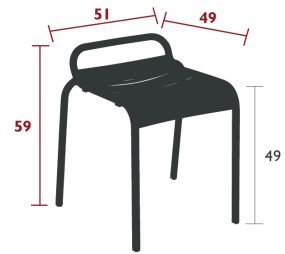

LUXEMBOURG DINING

4111 - STOOL
DESIGN BY FRÉDÉRIC SOFIA

Tubular aluminium frame
Curved aluminium slat seat
Silencing pads
Stacking capacity : x 10 (Height – stacked : 92 cm)
Compatible with :
OUTDOOR CUSHION 37 X 41 CM - BASICS
OUTDOOR CUSHION 41 X 38 CM - COLOR MIX

2.6 kg

4101 - CHAIR
DESIGN BY FRÉDÉRIC SOFIA

Tubular aluminium frame
Curved aluminium slat seat
Curved aluminium slat backrest
Silencing pads
Stacking capacity : x 10 (Height – stacked : 123.5 cm)
Compatible with :
SKIN OUTDOOR CUSHION 45 X 40 CM - BASICS
OUTDOOR CUSHION 37 X 41 CM - BASICS
OUTDOOR CUSHION 41 X 38 CM - COLOR MIX

3.8 kg

4102 - ARMCHAIR
DESIGN BY FRÉDÉRIC SOFIA

Tubular aluminium frame
Curved aluminium slat seat
Curved aluminium slat backrest
Aluminium slat armrests
Silencing pads
Stacking capacity : x 8 (Height – stacked : 116 cm)
Compatible with :
SKIN OUTDOOR CUSHION 45 X 40 CM - BASICS
OUTDOOR CUSHION 37 X 41 CM - BASICS
OUTDOOR CUSHION 41 X 38 CM - COLOR MIX
ARMREST SHELF - BELLEVIE