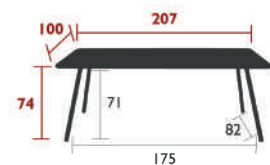

9
IPAC

6

25

Aluminium slat table top
Tubular aluminium base
Parasol hole : pole max. Ø 41 mm
Compatible with :
Parasol Ø 250 CM - SHADOO

13.2 kg

LUXEMBOURG DINING

4136 - TABLE 165 X 100 CM
 DESIGN BY FRÉDÉRIC SOFIA

DOMESTIC PROFESSIONAL INTENSIVE

9
IPAC

x8

25

Aluminium slat table top
 Tubular aluminium base

19.4 kg

4132 - TABLE 207 X 100 CM
 DESIGN BY FRÉDÉRIC SOFIA

DOMESTIC PROFESSIONAL INTENSIVE

9
IPAC

x8

25

Aluminium slat table top
 Tubular aluminium base

21.4 kg

LUXEMBOURG

HIGH DINING

4112 - BAR STOOL
DESIGN BY FRÉDÉRIC SOFIA

DOMESTIC PROFESSIONAL INTENSIVE

9 IPAC

Tubular aluminium frame
Curved aluminium slat seat
Silencing pads
Stacking capacity : x 6 (Height – stacked : 106.5 cm)
Compatible with :
OUTDOOR CUSHION 41 X 38 CM - COLOR MIX