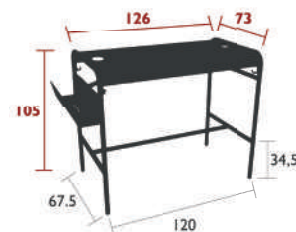

21 kg

Watch
our video

4145 - TRINKET TRAY

NEW

DOMESTIC

PROFESSIONAL

INTENSIVE

6⁷
IPAC

25