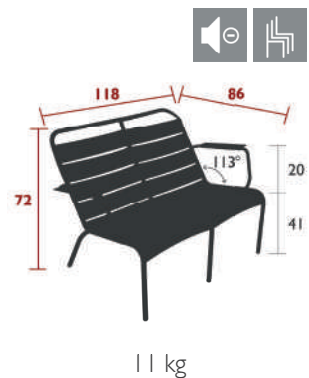

8.4 kg

4211 - LOUNGE CHAIR
DESIGN BY FRÉDÉRIC SOFIA

DOMESTIC PROFESSIONAL INTENSIVE

Tubular aluminium frame
Curved aluminium slat seat
Curved aluminium slat backrest
Silencing pads
Stacking capacity : x 6 (Height – stacked : 101 cm)
Compatible with :
SET OF 2 OUTDOOR CUSHION 41 X 45 CM - COLOR MIX

4 kg

4212 - LOUNGE ARMCHAIR
DESIGN BY FRÉDÉRIC SOFIA

DOMESTIC PROFESSIONAL INTENSIVE

Tubular aluminium frame
Curved aluminium slat seat
Curved aluminium slat backrest
Aluminium slat armrests
Silencing pads
Stacking capacity : x 6 (Height – stacked : 101 cm)
Compatible with :
ARMREST SHELF - BELLEVIE
SET OF 2 OUTDOOR CUSHION 41 X 45 CM - COLOR MIX

5 kg

LUXEMBOURG, COLOR MIX & ENVIE D'AILLEURS

FURNITURE

LUXEMBOURG LOUNGE

4104 - LOW ARMCHAIR
DESIGN BY FRÉDÉRIC SOFIA

DOMESTIC PROFESSIONAL INTENSIVE 9 IPAC 25

Tubular aluminium frame
Curved aluminium slat seat
Curved aluminium slat backrest
Aluminium slat armrests
Silencing pads
Stacking capacity : x 6 (Height – stacked : 102 cm)
Compatible with :
OUTDOOR CUSHION 96 X 47 CM - BASICS
SET OF 2 OUTDOOR CUSHION 41 X 45 CM - COLOR MIX
LOW ARMCHAIR HEADREST - LUXEMBOURG

4105 - DUO LOW ARMCHAIR
DESIGN BY FRÉDÉRIC SOFIA

DOMESTIC PROFESSIONAL INTENSIVE 9 IPAC 25

Tubular aluminium frame
Curved aluminium slat seat
Curved aluminium slat backrest
Aluminium slat armrests
Silencing pads
Stacking capacity : x 4 (Height – stacked : 85 cm)