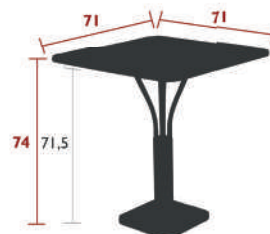

4164 - SIDE BAR / TROLLEY BAR
DESIGN BY FRÉDÉRIC SOFIA

DOMESTIC PROFESSIONAL INTENSIVE

9
IPAC

25

Tubular aluminium frame
Removable aluminium sheet table top
Removable sheet dimensions : 53 x 46,5 x 5,5 cm
Aluminium wheels with flexible PVC tread: painted aluminium wheel bodies
Silencing pads

11.5 kg

LUXEMBOURG, COCOTTE & MOOON!

LUXEMBOURG DINING

4142 - PEDESTAL TABLE 71 X 71 CM WITH SOLID TOP

DESIGN BY FRÉDÉRIC SOFIA

DOMESTIC PROFESSIONAL INTENSIVE

9
IPAC

4

25

Steel sheet table top
Tubular aluminium base
Aluminium base, steel ballast

22 kg

4134 - PEDESTAL TABLE 80 X 80 CM

DESIGN BY FRÉDÉRIC SOFIA

DOMESTIC PROFESSIONAL INTENSIVE

9
IPAC

4

25

Aluminium slat table top
Tubular aluminium base
Aluminium base, steel ballast
Parasol hole : pole max. Ø 37 mm

19.6 kg

4135 - FOUR-LEG TABLE 80 X 80 CM

DESIGN BY FRÉDÉRIC SOFIA

DOMESTIC PROFESSIONAL INTENSIVE