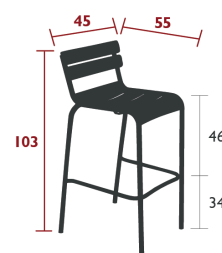

DOMESTIC PROFESSIONAL INTENSIVE

9 IPAC

Tubular aluminium frame
Curved aluminium slat seat
Silencing pads
Stacking capacity : x 6 (Height – stacked : 106.5 cm)
Compatible with :
OUTDOOR CUSHION 41 X 38 CM - COLOR MIX

3.5 kg

4103 - BAR CHAIR
DESIGN BY FRÉDÉRIC SOFIA

DOMESTIC PROFESSIONAL INTENSIVE

9 IPAC

Tubular aluminium frame
Curved aluminium slat seat
Curved aluminium slat backrest
Silencing pads
Stacking capacity : x 6 (Height – stacked : 120 cm)
Compatible with :
SKIN OUTDOOR CUSHION 45 X 40 CM - BASICS
OUTDOOR CUSHION 37 X 41 CM - BASICS
OUTDOOR CUSHION 41 X 38 CM - COLOR MIX

4.9 kg

4113 - HIGH ARMCHAIR
DESIGN BY FRÉDÉRIC SOFIA

DOMESTIC PROFESSIONAL INTENSIVE

9 IPAC

Tubular aluminium frame
Curved aluminium slat seat
Curved aluminium slat backrest
Aluminium slat armrests
Silencing pads
Stacking capacity : x 6 (Height – stacked : 123 cm)
Compatible with :
SKIN OUTDOOR CUSHION 45 X 40 CM - BASICS
OUTDOOR CUSHION 37 X 41 CM - BASICS
ARMREST SHELF - BELLEVIE
OUTDOOR CUSHION 41 X 38 CM - COLOR MIX