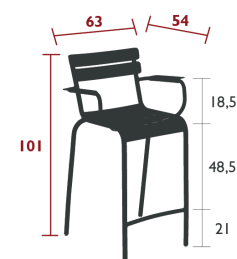

3.5 kg

4103 - BAR CHAIR
DESIGN BY FRÉDÉRIC SOFIA

DOMESTIC PROFESSIONAL INTENSIVE

9 IPAC

Tubular aluminium frame
Curved aluminium slat seat
Curved aluminium slat backrest
Silencing pads
Stacking capacity : x 6 (Height – stacked : 120 cm)
Compatible with :
SKIN OUTDOOR CUSHION 45 X 40 CM - BASICS
OUTDOOR CUSHION 37 X 41 CM - BASICS
OUTDOOR CUSHION 41 X 38 CM - COLOR MIX

4.9 kg

4113 - HIGH ARMCHAIR
DESIGN BY FRÉDÉRIC SOFIA

DOMESTIC PROFESSIONAL INTENSIVE

9 IPAC

Tubular aluminium frame
Curved aluminium slat seat
Curved aluminium slat backrest
Aluminium slat armrests
Silencing pads
Stacking capacity : x 6 (Height – stacked : 123 cm)
Compatible with :
SKIN OUTDOOR CUSHION 45 X 40 CM - BASICS
OUTDOOR CUSHION 37 X 41 CM - BASICS
ARMREST SHELF - BELLEVIE
OUTDOOR CUSHION 41 X 38 CM - COLOR MIX

6 kg

4140 - HIGH PEDESTAL TABLE 80 X 80 CM
DESIGN BY FRÉDÉRIC SOFIA

DOMESTIC PROFESSIONAL INTENSIVE

9 IPAC

Aluminium slat table top
Tubular aluminium base
Aluminium base, steel ballast
Parasol hole : pole max. Ø 37 mm

21.5 kg

LUXEMBOURG

HIGH DINING

4141 - HIGH TABLE 126 X 73 CM

DESIGN BY FRÉDÉRIC SOFIA

DOMESTIC PROFESSIONAL INTENSIVE

9
IPAC

D
x6