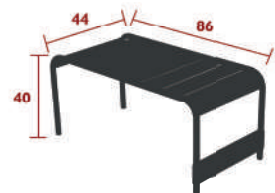

5 kg

4168 - LOW TABLE WITH CASTERS 105 X 72 CM

DOMESTIC PROFESSIONAL INTENSIVE

9
IPAC