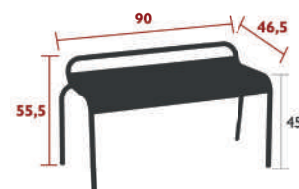

2.6 kg

4101 - CHAIR
DESIGN BY FRÉDÉRIC SOFIA

Tubular aluminium frame
Curved aluminium slat seat
Curved aluminium slat backrest
Silencing pads
Stacking capacity : x 10 (Height – stacked : 123.5 cm)
Compatible with :
SKIN OUTDOOR CUSHION 45 X 40 CM - BASICS
OUTDOOR CUSHION 37 X 41 CM - BASICS
OUTDOOR CUSHION 41 X 38 CM - COLOR MIX

3.8 kg

4102 - ARMCHAIR
DESIGN BY FRÉDÉRIC SOFIA

Tubular aluminium frame
Curved aluminium slat seat
Curved aluminium slat backrest
Aluminium slat armrests
Silencing pads
Stacking capacity : x 8 (Height – stacked : 116 cm)
Compatible with :
SKIN OUTDOOR CUSHION 45 X 40 CM - BASICS
OUTDOOR CUSHION 37 X 41 CM - BASICS
OUTDOOR CUSHION 41 X 38 CM - COLOR MIX
ARMREST SHELF - BELLEVIE

4.2 kg

LUXEMBOURG DINING

4114 - COMPACT BENCH
DESIGN BY FRÉDÉRIC SOFIA

NEW

DOMESTIC PROFESSIONAL INTENSIVE

9
IPAC

2
x2

25

Tubular aluminium frame
Curved aluminium slat seat
Silencing pads
Stacking capacity : x 4 (Height – stacked : 63 cm)

7 kg

4115 - 2/3-SEATER BENCH WITH BACKREST
DESIGN BY FRÉDÉRIC SOFIA

DOMESTIC PROFESSIONAL INTENSIVE