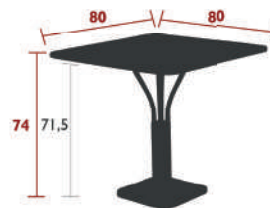

11.5 kg

LUXEMBOURG, COCOTTE & MOOON!

LUXEMBOURG DINING

4142 - PEDESTAL TABLE 71 X 71 CM WITH SOLID TOP

DESIGN BY FRÉDÉRIC SOFIA

DOMESTIC PROFESSIONAL INTENSIVE

9
IPAC

4

25

Steel sheet table top
Tubular aluminium base
Aluminium base, steel ballast

22 kg

4134 - PEDESTAL TABLE 80 X 80 CM

DESIGN BY FRÉDÉRIC SOFIA

DOMESTIC PROFESSIONAL INTENSIVE

9
IPAC

4

25

Aluminium slat table top
Tubular aluminium base
Aluminium base, steel ballast
Parasol hole : pole max. Ø 37 mm

19.6 kg

4135 - FOUR-LEG TABLE 80 X 80 CM

DESIGN BY FRÉDÉRIC SOFIA

DOMESTIC PROFESSIONAL INTENSIVE