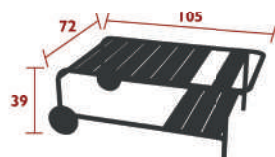

DOMESTIC PROFESSIONAL INTENSIVE

9
IPAC

Aluminium slat table top
Tubular aluminium base
Silencing pads

5 kg

4168 - LOW TABLE WITH CASTERS 105 X 72 CM

DOMESTIC PROFESSIONAL INTENSIVE

9
IPAC

Aluminium slat table top
Tubular aluminium base
Aluminium wheels with flexible PVC tread : Painted aluminium
Wheel bodies
Silencing pads