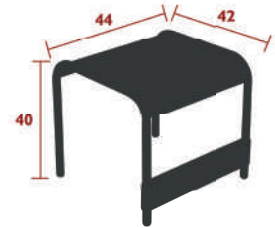

4105 - DUO LOW ARMCHAIR
DESIGN BY FRÉDÉRIC SOFIA

DOMESTIC PROFESSIONAL INTENSIVE 9 IPAC 25

Tubular aluminium frame
Curved aluminium slat seat
Curved aluminium slat backrest
Aluminium slat armrests
Silencing pads
Stacking capacity : x 4 (Height – stacked : 85 cm)

LUXEMBOURG

LOUNGE

4160 - SMALL LOW TABLE / FOOTREST 44 X 42 CM
DESIGN BY FRÉDÉRIC SOFIA

DOMESTIC PROFESSIONAL INTENSIVE

9
IPAC

Aluminium slat table top
Tubular aluminium base
Silencing pads

3 kg

4161 - LARGE LOW TABLE / BENCH 86 X 44 CM
DESIGN BY FRÉDÉRIC SOFIA