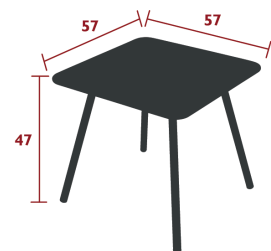

2.8 kg

4170 - TABLE 57 X 57 CM

DOMESTIC PROFESSIONAL INTENSIVE

8
IPAC

Steel sheet table top
 Tubular steel base
 Aluminium frame beneath table top
 Silencing pads

7 kg

4171 - TABLE 76 X 55.5 CM

DOMESTIC PROFESSIONAL INTENSIVE