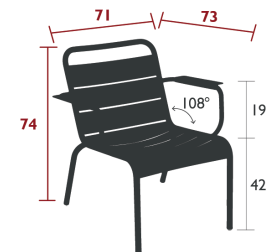

8.4 kg

4211 - LOUNGE CHAIR
DESIGN BY FRÉDÉRIC SOFIA

DOMESTIC PROFESSIONAL INTENSIVE

Tubular aluminium frame
Curved aluminium slat seat
Curved aluminium slat backrest
Silencing pads
Stacking capacity : x 6 (Height – stacked : 101 cm)
Compatible with :
SET OF 2 OUTDOOR CUSHION 41 X 45 CM - COLOR MIX

4 kg

4212 - LOUNGE ARMCHAIR
DESIGN BY FRÉDÉRIC SOFIA

DOMESTIC PROFESSIONAL INTENSIVE

Tubular aluminium frame
Curved aluminium slat seat
Curved aluminium slat backrest
Aluminium slat armrests
Silencing pads
Stacking capacity : x 6 (Height – stacked : 101 cm)
Compatible with :
ARMREST SHELF - BELLEVIE
SET OF 2 OUTDOOR CUSHION 41 X 45 CM - COLOR MIX

5 kg

LUXEMBOURG, COLOR MIX & ENVIE D'AILLEURS

FURNITURE

LUXEMBOURG LOUNGE

4104 - LOW ARMCHAIR
DESIGN BY FRÉDÉRIC SOFIA

DOMESTIC PROFESSIONAL INTENSIVE 9 IPAC 25

Tubular aluminium frame
Curved aluminium slat seat
Curved aluminium slat backrest
Aluminium slat armrests
Silencing pads
Stacking capacity : x 6 (Height – stacked : 102 cm)
Compatible with :
OUTDOOR CUSHION 96 X 47 CM - BASICS
SET OF 2 OUTDOOR CUSHION 41 X 45 CM - COLOR MIX
LOW ARMCHAIR HEADREST - LUXEMBOURG