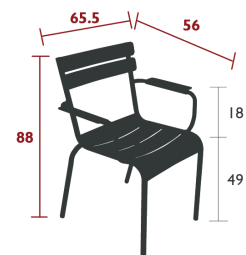

LUXEMBOURG DINING

4111 - STOOL
DESIGN BY FRÉDÉRIC SOFIA

Tubular aluminium frame
Curved aluminium slat seat
Silencing pads
Stacking capacity : x 10 (Height – stacked : 92 cm)
Compatible with :
OUTDOOR CUSHION 37 X 41 CM - BASICS
OUTDOOR CUSHION 41 X 38 CM - COLOR MIX

2.6 kg

4101 - CHAIR
DESIGN BY FRÉDÉRIC SOFIA

Tubular aluminium frame
Curved aluminium slat seat
Curved aluminium slat backrest
Silencing pads
Stacking capacity : x 10 (Height – stacked : 123.5 cm)
Compatible with :
SKIN OUTDOOR CUSHION 45 X 40 CM - BASICS
OUTDOOR CUSHION 37 X 41 CM - BASICS
OUTDOOR CUSHION 41 X 38 CM - COLOR MIX

3.8 kg

4102 - ARMCHAIR
DESIGN BY FRÉDÉRIC SOFIA

Tubular aluminium frame
Curved aluminium slat seat
Curved aluminium slat backrest
Aluminium slat armrests
Silencing pads
Stacking capacity : x 8 (Height – stacked : 116 cm)
Compatible with :
SKIN OUTDOOR CUSHION 45 X 40 CM - BASICS
OUTDOOR CUSHION 37 X 41 CM - BASICS
OUTDOOR CUSHION 41 X 38 CM - COLOR MIX
ARMREST SHELF - BELLEVIE

4.2 kg

LUXEMBOURG DINING

4114 - COMPACT BENCH
DESIGN BY FRÉDÉRIC SOFIA

NEW

DOMESTIC PROFESSIONAL INTENSIVE

9
IPAC

2
x2

25