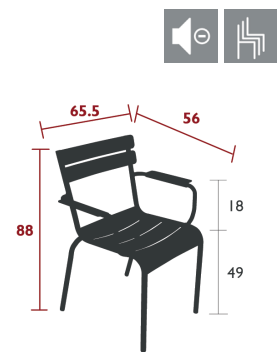

10.6 kg

4169 - LOW TABLE 90 X 55 CM

NEW

DOMESTIC PROFESSIONAL INTENSIVE

9
IPAC

Aluminium slats table top
Aluminium tubular base
Intermediate table top made from aluminium slats
Silencing pads

10.6 kg

LUXEMBOURG STEEL

4121 - STEEL CHAIR
DESIGN BY FRÉDÉRIC SOFIA

DOMESTIC PROFESSIONAL INTENSIVE 6 IPAC 25

Tubular steel frame
Curved steel slat seat
Curved steel slat backrest
Silencing pads
Stacking capacity : x 8 (Height – stacked : 118 cm)
Compatible with :
SKIN OUTDOOR CUSHION 45 X 40 CM - BASICS
OUTDOOR CUSHION 37 X 41 CM - BASICS
OUTDOOR CUSHION 41 X 38 CM - COLOR MIX

10 kg

4122 - STEEL ARMCHAIR
DESIGN BY FRÉDÉRIC SOFIA

DOMESTIC PROFESSIONAL INTENSIVE 6 IPAC 25

Tubular steel frame
Curved steel slat seat
Curved steel slat backrest
Steel slat armrests
Silencing pads
Stacking capacity : x 4 (Height – stacked : 100 cm)
Compatible with :
OUTDOOR CUSHION 37 X 41 CM - BASICS
SKIN OUTDOOR CUSHION 45 X 40 CM - BASICS
ARMREST SHELF - BELLEVIE
OUTDOOR CUSHION 41 X 38 CM - COLOR MIX

11 kg

4124 - STEEL LOW ARMCHAIR
DESIGN BY FRÉDÉRIC SOFIA

DOMESTIC PROFESSIONAL INTENSIVE 6 IPAC 25

Tubular steel frame
Curved steel slat seat
Curved steel slat backrest
Steel slat armrests
Silencing pads
Stacking capacity : x 4 (Height – stacked : 90 cm)
Compatible with :
OUTDOOR CUSHION 96 X 47 CM - BASICS
SET OF 2 OUTDOOR CUSHION 41 X 45 CM - COLOR MIX
LOW ARMCHAIR HEADREST - LUXEMBOURG