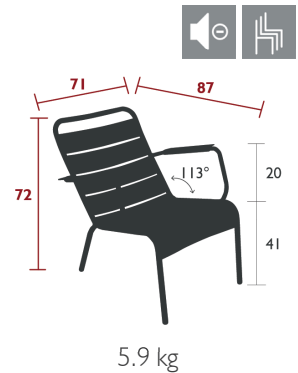

8.4 kg

4211 - LOUNGE CHAIR
DESIGN BY FRÉDÉRIC SOFIA

DOMESTIC PROFESSIONAL INTENSIVE

Tubular aluminium frame
Curved aluminium slat seat
Curved aluminium slat backrest
Silencing pads
Stacking capacity : x 6 (Height – stacked : 101 cm)
Compatible with :
SET OF 2 OUTDOOR CUSHION 41 X 45 CM - COLOR MIX

4 kg

4212 - LOUNGE ARMCHAIR
DESIGN BY FRÉDÉRIC SOFIA

DOMESTIC PROFESSIONAL INTENSIVE

Tubular aluminium frame
Curved aluminium slat seat
Curved aluminium slat backrest
Aluminium slat armrests
Silencing pads
Stacking capacity : x 6 (Height – stacked : 101 cm)
Compatible with :
ARMREST SHELF - BELLEVIE
SET OF 2 OUTDOOR CUSHION 41 X 45 CM - COLOR MIX

5 kg

LUXEMBOURG, COLOR MIX & ENVIE D'AILLEURS

FURNITURE

LUXEMBOURG LOUNGE

4104 - LOW ARMCHAIR
DESIGN BY FRÉDÉRIC SOFIA

DOMESTIC PROFESSIONAL INTENSIVE 9 IPAC 25

Tubular aluminium frame
Curved aluminium slat seat
Curved aluminium slat backrest
Aluminium slat armrests
Silencing pads
Stacking capacity : x 6 (Height – stacked : 102 cm)
Compatible with :
OUTDOOR CUSHION 96 X 47 CM - BASICS
SET OF 2 OUTDOOR CUSHION 41 X 45 CM - COLOR MIX
LOW ARMCHAIR HEADREST - LUXEMBOURG

4105 - DUO LOW ARMCHAIR
DESIGN BY FRÉDÉRIC SOFIA

DOMESTIC PROFESSIONAL INTENSIVE 9 IPAC 25

Tubular aluminium frame
Curved aluminium slat seat
Curved aluminium slat backrest
Aluminium slat armrests
Silencing pads
Stacking capacity : x 4 (Height – stacked : 85 cm)