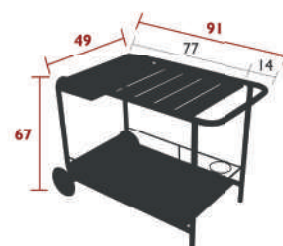

4164 - SIDE BAR / TROLLEY BAR
DESIGN BY FRÉDÉRIC SOFIA

DOMESTIC PROFESSIONAL INTENSIVE

9
IPAC

25

Tubular aluminium frame
Removable aluminium sheet table top
Removable sheet dimensions : 53 x 46,5 x 5,5 cm
Aluminium wheels with flexible PVC tread: painted aluminium wheel bodies
Silencing pads

11.5 kg

LUXEMBOURG, COCOTTE & MOOON!

LUXEMBOURG DINING

4142 - PEDESTAL TABLE 71 X 71 CM WITH SOLID TOP

DESIGN BY FRÉDÉRIC SOFIA

DOMESTIC PROFESSIONAL INTENSIVE

9
IPAC

4