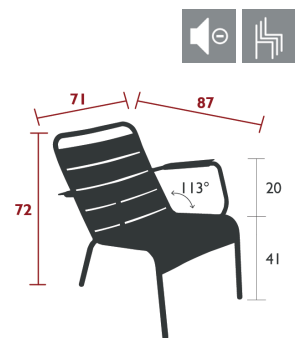

4121 - STEEL CHAIR
DESIGN BY FRÉDÉRIC SOFIA

DOMESTIC PROFESSIONAL INTENSIVE 6 IPAC 25

Tubular steel frame
Curved steel slat seat
Curved steel slat backrest
Silencing pads
Stacking capacity : x 8 (Height – stacked : 118 cm)
Compatible with :
SKIN OUTDOOR CUSHION 45 X 40 CM - BASICS
OUTDOOR CUSHION 37 X 41 CM - BASICS
OUTDOOR CUSHION 41 X 38 CM - COLOR MIX

10 kg

4122 - STEEL ARMCHAIR
DESIGN BY FRÉDÉRIC SOFIA

DOMESTIC PROFESSIONAL INTENSIVE 6 IPAC 25

Tubular steel frame
Curved steel slat seat
Curved steel slat backrest
Steel slat armrests
Silencing pads
Stacking capacity : x 4 (Height – stacked : 100 cm)
Compatible with :
OUTDOOR CUSHION 37 X 41 CM - BASICS
SKIN OUTDOOR CUSHION 45 X 40 CM - BASICS
ARMREST SHELF - BELLEVIE
OUTDOOR CUSHION 41 X 38 CM - COLOR MIX

11 kg

4124 - STEEL LOW ARMCHAIR
DESIGN BY FRÉDÉRIC SOFIA

DOMESTIC PROFESSIONAL INTENSIVE 6 IPAC 25

Tubular steel frame
Curved steel slat seat
Curved steel slat backrest
Steel slat armrests
Silencing pads
Stacking capacity : x 4 (Height – stacked : 90 cm)
Compatible with :
OUTDOOR CUSHION 96 X 47 CM - BASICS
SET OF 2 OUTDOOR CUSHION 41 X 45 CM - COLOR MIX
LOW ARMCHAIR HEADREST - LUXEMBOURG