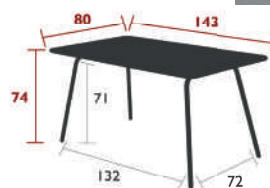

25

Aluminium slat table top
Tubular aluminium base
Aluminium base, steel ballast
Parasol hole : pole max. Ø 37 mm

19.6 kg

4135 - FOUR-LEG TABLE 80 X 80 CM

DESIGN BY FRÉDÉRIC SOFIA

DOMESTIC PROFESSIONAL INTENSIVE

9
IPAC

4

25

Aluminium slat table top
Tubular aluminium base
Parasol hole : pole max. Ø 41 mm
Compatible with :
Parasol Ø 250 CM - SHADOO

9 kg

4133 - TABLE 143 X 80 CM

DESIGN BY FRÉDÉRIC SOFIA

DOMESTIC PROFESSIONAL INTENSIVE

9
IPAC

6

25

Aluminium slat table top
Tubular aluminium base
Parasol hole : pole max. Ø 41 mm
Compatible with :
Parasol Ø 250 CM - SHADOO

13.2 kg

LUXEMBOURG DINING

4136 - TABLE 165 X 100 CM
 DESIGN BY FRÉDÉRIC SOFIA