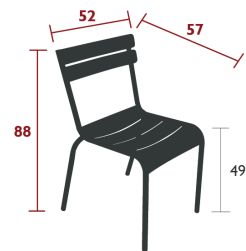

LUXEMBOURG DINING

4111 - STOOL
DESIGN BY FRÉDÉRIC SOFIA

Tubular aluminium frame
Curved aluminium slat seat
Silencing pads
Stacking capacity : x 10 (Height – stacked : 92 cm)
Compatible with :
OUTDOOR CUSHION 37 X 41 CM - BASICS
OUTDOOR CUSHION 41 X 38 CM - COLOR MIX

2.6 kg

4101 - CHAIR
DESIGN BY FRÉDÉRIC SOFIA

Tubular aluminium frame
Curved aluminium slat seat
Curved aluminium slat backrest
Silencing pads
Stacking capacity : x 10 (Height – stacked : 123.5 cm)
Compatible with :
SKIN OUTDOOR CUSHION 45 X 40 CM - BASICS
OUTDOOR CUSHION 37 X 41 CM - BASICS
OUTDOOR CUSHION 41 X 38 CM - COLOR MIX

3.8 kg

4102 - ARMCHAIR
DESIGN BY FRÉDÉRIC SOFIA

Tubular aluminium frame
Curved aluminium slat seat
Curved aluminium slat backrest
Aluminium slat armrests
Silencing pads
Stacking capacity : x 8 (Height – stacked : 116 cm)
Compatible with :
SKIN OUTDOOR CUSHION 45 X 40 CM - BASICS
OUTDOOR CUSHION 37 X 41 CM - BASICS
OUTDOOR CUSHION 41 X 38 CM - COLOR MIX
ARMREST SHELF - BELLEVIE