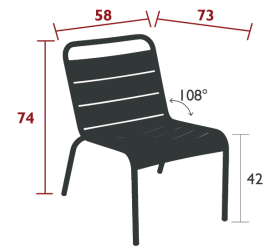

21.5 kg

LUXEMBOURG

HIGH DINING

4141 - HIGH TABLE 126 X 73 CM

DESIGN BY FRÉDÉRIC SOFIA

DOMESTIC PROFESSIONAL INTENSIVE

9
IPAC

D
x6

4166 - ROCKING CHAIR
DESIGN BY FRÉDÉRIC SOFIA

DOMESTIC PROFESSIONAL INTENSIVE

Tubular aluminium frame
Curved aluminium slat seat
Curved aluminium slat backrest
Aluminium slat armrests
Delivered assembled

8.4 kg

4211 - LOUNGE CHAIR
DESIGN BY FRÉDÉRIC SOFIA

DOMESTIC PROFESSIONAL INTENSIVE

Tubular aluminium frame
Curved aluminium slat seat
Curved aluminium slat backrest
Silencing pads
Stacking capacity : x 6 (Height – stacked : 101 cm)
Compatible with :
SET OF 2 OUTDOOR CUSHION 41 X 45 CM - COLOR MIX

4 kg

4212 - LOUNGE ARMCHAIR
DESIGN BY FRÉDÉRIC SOFIA

DOMESTIC PROFESSIONAL INTENSIVE

Tubular aluminium frame
Curved aluminium slat seat
Curved aluminium slat backrest
Aluminium slat armrests
Silencing pads
Stacking capacity : x 6 (Height – stacked : 101 cm)
Compatible with :
ARMREST SHELF - BELLEVIE
SET OF 2 OUTDOOR CUSHION 41 X 45 CM - COLOR MIX