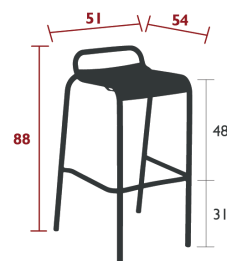

DOMESTIC PROFESSIONAL INTENSIVE

9
IPAC

x8

25

Aluminium slat table top
 Tubular aluminium base

19.4 kg

4132 - TABLE 207 X 100 CM
 DESIGN BY FRÉDÉRIC SOFIA

DOMESTIC PROFESSIONAL INTENSIVE

9
IPAC

x8

25

Aluminium slat table top
 Tubular aluminium base

21.4 kg

LUXEMBOURG

HIGH DINING

4112 - BAR STOOL
DESIGN BY FRÉDÉRIC SOFIA

DOMESTIC PROFESSIONAL INTENSIVE

9 IPAC

Tubular aluminium frame
Curved aluminium slat seat
Silencing pads
Stacking capacity : x 6 (Height – stacked : 106.5 cm)
Compatible with :
OUTDOOR CUSHION 41 X 38 CM - COLOR MIX

3.5 kg

4103 - BAR CHAIR
DESIGN BY FRÉDÉRIC SOFIA

DOMESTIC PROFESSIONAL INTENSIVE

9 IPAC

Tubular aluminium frame
Curved aluminium slat seat
Curved aluminium slat backrest
Silencing pads
Stacking capacity : x 6 (Height – stacked : 120 cm)
Compatible with :
SKIN OUTDOOR CUSHION 45 X 40 CM - BASICS
OUTDOOR CUSHION 37 X 41 CM - BASICS
OUTDOOR CUSHION 41 X 38 CM - COLOR MIX