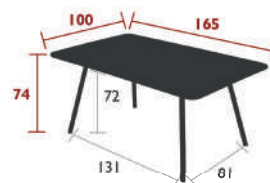

9
IPAC

6

25

Aluminium slat table top
Tubular aluminium base
Parasol hole : pole max. Ø 41 mm
Compatible with :
Parasol Ø 250 CM - SHADOO

13.2 kg

LUXEMBOURG DINING

4136 - TABLE 165 X 100 CM
 DESIGN BY FRÉDÉRIC SOFIA

DOMESTIC PROFESSIONAL INTENSIVE

9
IPAC

x8

25

Aluminium slat table top
 Tubular aluminium base

19.4 kg

4132 - TABLE 207 X 100 CM
 DESIGN BY FRÉDÉRIC SOFIA

DOMESTIC PROFESSIONAL INTENSIVE

9
IPAC

x8

25

Aluminium slat table top
 Tubular aluminium base

21.4 kg

LUXEMBOURG

HIGH DINING

4112 - BAR STOOL
DESIGN BY FRÉDÉRIC SOFIA