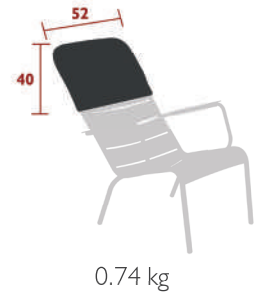

8.4 kg

4211 - LOUNGE CHAIR
DESIGN BY FRÉDÉRIC SOFIA

DOMESTIC PROFESSIONAL INTENSIVE

Tubular aluminium frame
Curved aluminium slat seat
Curved aluminium slat backrest
Silencing pads
Stacking capacity : x 6 (Height – stacked : 101 cm)
Compatible with :
SET OF 2 OUTDOOR CUSHION 41 X 45 CM - COLOR MIX

4 kg

4212 - LOUNGE ARMCHAIR
DESIGN BY FRÉDÉRIC SOFIA

DOMESTIC PROFESSIONAL INTENSIVE

Tubular aluminium frame
Curved aluminium slat seat
Curved aluminium slat backrest
Aluminium slat armrests
Silencing pads
Stacking capacity : x 6 (Height – stacked : 101 cm)
Compatible with :
ARMREST SHELF - BELLEVIE
SET OF 2 OUTDOOR CUSHION 41 X 45 CM - COLOR MIX

5 kg

LUXEMBOURG, COLOR MIX & ENVIE D'AILLEURS

FURNITURE

LUXEMBOURG LOUNGE

4104 - LOW ARMCHAIR
DESIGN BY FRÉDÉRIC SOFIA

DOMESTIC PROFESSIONAL INTENSIVE 9 IPAC 25

Tubular aluminium frame
Curved aluminium slat seat
Curved aluminium slat backrest
Aluminium slat armrests
Silencing pads
Stacking capacity : x 6 (Height – stacked : 102 cm)
Compatible with :
OUTDOOR CUSHION 96 X 47 CM - BASICS
SET OF 2 OUTDOOR CUSHION 41 X 45 CM - COLOR MIX
LOW ARMCHAIR HEADREST - LUXEMBOURG

4105 - DUO LOW ARMCHAIR
DESIGN BY FRÉDÉRIC SOFIA

DOMESTIC PROFESSIONAL INTENSIVE 9 IPAC 25

Tubular aluminium frame
Curved aluminium slat seat
Curved aluminium slat backrest
Aluminium slat armrests
Silencing pads
Stacking capacity : x 4 (Height – stacked : 85 cm)