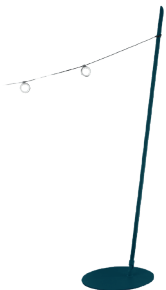

# HOOP

3501 - STRING LIGHTS L.1200 CM  
DESIGN BY J.MAZOYER-DO

NEW DOMESTIC PROFESSIONAL INTENSIVE 3

ABS frame  
Polycarbonate diffuser  
Lighting intensity : 1 dimmer warm white (10 to 100%) + OFF  
T° colour : 1 warm white (3000°K)  
Technology LED - 25 W  
Luminous flux : 960 lm  
Type of power supply : Transformer 230 Apv\*/24 Dpv\*\* IP67 Plug type E, F & L - Controlled with dimmer switch or remotely using the integrated Bluetooth system compatible with the «Fermob Lighting» app  
IP54 (ingress protection) | IK 6 (impact resistance) | CE  
Lighting cable: 6.20 metres (8 rings) + 6-metres main cable  
*Powered by Smart & Green*

2,2 kg

- 350121 ● Acapulco Blue
- 350182 ● Cactus
- 350120 ● Red Ochre

3510 - STAND OF SUSPENSION  
DESIGN BY STUDIO FERMOB

NEW DOMESTIC PROFESSIONAL INTENSIVE 6 IPAC 3

Steel frame  
Steel base  
The base features a laser-cut sleeve, which holds the pole in the horizontal position and makes the base easier to move (two people).