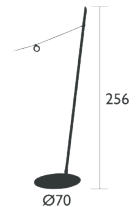

* Alternating power volt / **Direct power volt