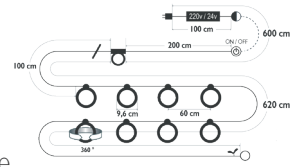

# HOOP

3501 - STRING LIGHTS L.1200 CM  
DESIGN BY J.MAZOYER-DO

NEW DOMESTIC PROFESSIONAL INTENSIVE 3

ABS frame  
Polycarbonate diffuser  
Lighting intensity : 1 dimmer warm white (10 to 100%) + OFF  
T° colour : 1 warm white (3000°K)  
Technology LED - 25 W  
Luminous flux : 960 lm  
Type of power supply : Transformer 230 Apv\*/24 Dpv\*\* IP67 Plug type E, F & L - Controlled with dimmer switch or remotely using the integrated Bluetooth system compatible with the «Fermob Lighting» app  
IP54 (ingress protection) | IK 6 (impact resistance) | CE  
Lighting cable: 6.20 metres (8 rings) + 6-metres main cable  
*Powered by Smart & Green*

2,2 kg

- 350121 ● Acapulco Blue
- 350182 ● Cactus
- 350120 ● Red Ochre

3510 - STAND OF SUSPENSION  
DESIGN BY STUDIO FERMOB

NEW DOMESTIC PROFESSIONAL INTENSIVE 6 IPAC 3

Steel frame  
Steel base  
The base features a laser-cut sleeve, which holds the pole in the horizontal position and makes the base easier to move (two people).