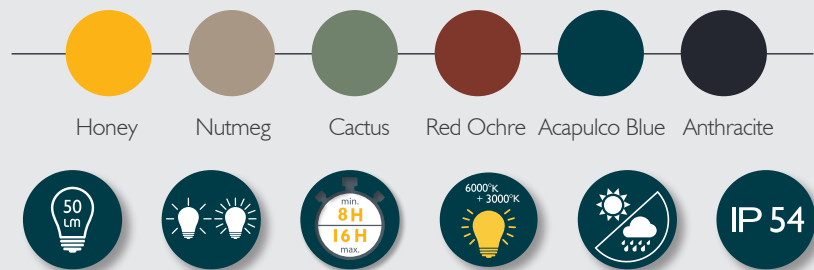

3410 - LAMP H24 DESIGN BY TRISTAN LOHNER

Aluminium frame
Polyethylene diffuser
Lighting intensity : 2 warm white (100% & 50%) + 2 cool white (100% & 50%) + OFF
T° colour : 1 warm white (3000°K) and 1 cool white (6000°K)
Technology LED - 0.5 W
Luminous flux : 50 lm
Min. Battery life : 8 h - Max. : 16 h
Rechargeable (3h)
Type of power supply : USB-C
Controlled with switch
Bypass to prevent battery damage during wired use
IP54 (ingress protection) | IK10 (impact resistance) | CE | FCC
Powered by Smart & Green

- | | | | | | |
|--------|--|---------------|--------|--|------------|
| 341014 | | Nutmeg | 341047 | | Anthracite |
| 341020 | | Red Ochre | 341073 | | Honey |
| 341021 | | Acapulco Blue | 341082 | | Cactus |

- | | | | | | |
|--------|--|---------------|--------|--|------------|
| 346014 | | Nutmeg | 346047 | | Anthracite |
| 346020 | | Red Ochre | 346073 | | Honey |
| 346021 | | Acapulco Blue | 346082 | | Cactus |

①

Floor or table lamp

②

Wall lamp

+

=

③

Hanging lamp