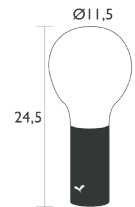

3410 - LAMP H24 DESIGN BY TRISTAN LOHNER

Aluminium frame
Polyethylene diffuser
Lighting intensity : 2 warm white (100% & 50%) + 2 cool white (100% & 50%) + OFF
T° colour : 1 warm white (3000°K) and 1 cool white (6000°K)
Technology LED - 0.5 W
Luminous flux : 50 lm
Min. Battery life : 8 h - Max. : 16 h
Rechargeable (3h)
Type of power supply : USB-C
Controlled with switch
Bypass to prevent battery damage during wired use
IP54 (ingress protection) | IK10 (impact resistance) | CE | FCC
Powered by Smart & Green