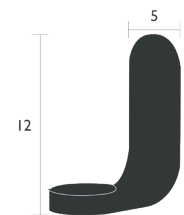

3410 - LAMP H24 DESIGN BY TRISTAN LOHNER

Aluminium frame
Polyethylene diffuser
Lighting intensity : 2 warm white (100% & 50%) + 2 cool white (100% & 50%) + OFF
T° colour : 1 warm white (3000°K) and 1 cool white (6000°K)
Technology LED - 0.5 W
Luminous flux : 50 lm
Min. Battery life : 8 h - Max. : 16 h
Rechargeable (3h)
Type of power supply : USB-C
Controlled with switch
Bypass to prevent battery damage during wired use
IP54 (ingress protection) | IK10 (impact resistance) | CE | FCC
Powered by Smart & Green

3460 - WALL BRACKET DESIGN BY TRISTAN LOHNER

Aluminium
Plastic piece on the back for invisible wall hanging (vertical position)
Fixes to the wall with screws (not supplied) or double-sided adhesive (supplied - recommended for smooth surfaces only)
Lamp screwed to the wall bracket with "quarter turn" system
Recommended for the APLÔ H24 lamp