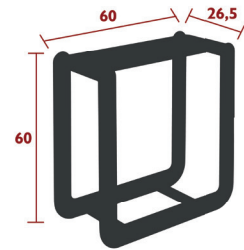

NEVADO

3219 - LOG HOLDER
DESIGN BY STUDIO FERMOB

DOMESTIC PROFESSIONAL INTENSIVE

6
IPAC

Flat steel frame
Removable steel sheet shelf
Available colour : see limited colour chart

11 kg

NEVADO