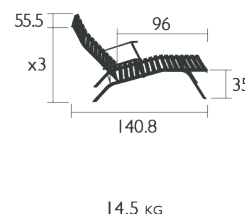

Compatible with:

BISTRO OUTDOOR CUSHION 38 X 28 CM - BASICS
 BISTRO OUTDOOR CUSHION 38 X 30 CM - COLOR MIX

630101 Cotton white 630102 Cedar green

5107 - NATURAL CHAIR

Steel frame
 Natural beech curved slats, treated with Textrol®
 Plastic clips for safe folding and unfolding
 One-piece steel cross-pieces
 One-piece pads

Compatible with:

BISTRO OUTDOOR CUSHION 38 X 28 CM - BASICS
 BISTRO OUTDOOR CUSHION 38 X 30 CM - COLOR MIX

BISTRO

0101 - METAL CHAIR

Steel frame
 Curved steel slats
 Plastic clips for safe folding and unfolding
 One-piece steel cross-pieces
 One-piece pads
Compatible with:
 BISTRO OUTDOOR CUSHION 38 X 28 CM - BASICS
 BISTRO OUTDOOR CUSHION 38 X 30 CM - COLOR MIX

1601 - CHAISE LONGUE

DESIGN BY PATRICE HARDY

Steel frame
 Curved steel slats
 Steel armrests
 Adjustable backrest 3 positions (66-77-88 cm)
Compatible with:
 OUTDOOR CUSHION 171 X 44 CM - BASICS

5113 - FOLDABLE BAR CHAIR