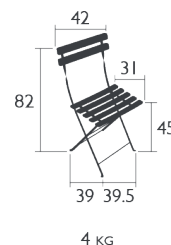

BISTRO

5001 - CLASSIC CHAIR

Steel frame
 Curved natural lacquered beech slats
 Plastic clips for safe folding and unfolding
 One-piece steel cross-pieces
 One-piece pads

Compatible with:

BISTRO OUTDOOR CUSHION 38 X 28 CM - BASICS
 BISTRO OUTDOOR CUSHION 38 X 30 CM - COLOR MIX

Steel frame
 Steel sheet table top
 Parasol hole Ø 41 mm (Pole = Ø 39 mm)
 One-piece pads

10 KG

BISTRO

6034 - TABLE 37 X 57 CM

Steel frame
Steel sheet table top
One-piece pads

6.5 KG

0243 - TABLE 77 X 57 CM

Steel frame
Steel sheet table top
Parasol hole Ø 41 mm (Pole = Ø 39 mm)
One-piece pads

8.5 KG

0239 - TABLE 97 X 57 CM

Steel frame
Steel sheet table top
Parasol hole Ø 41 mm (Pole = Ø 39 mm)
One-piece pads

10 KG

0240 - TABLE 117 X 77 CM

Steel frame
Steel sheet table top
Parasol hole Ø 41 mm (Pole = Ø 39 mm)
One-piece pads

15 KG

BISTRO

0245 - TABLE Ø 60 CM

Steel frame
Steel sheet table top
One-piece pads

FURNITURE