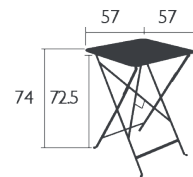

0250 - HIGH TABLE 71 X 71 CM

Steel frame
 Steel sheet table top
 One-piece pads

BISTRO

0270 - BALCONY TABLE 57 X 77 CM
 DESIGN BY STUDIO FERMOB

DOMESTIC | PROFESSIONAL | INTENSIVE | 6 IPAC | Sun icon | Person x2 icon | Water icon | 24 color icon

Steel frame
 Steel sheet table top
 Adjustable stainless steel fastening system to hang on a balustrade or wall

14 KG

FURNITURE

2-8 PEOPLE,
 10 STANDARD TABLE FORMATS
 THAT CAN BE COMBINED

6042 - TABLE 57 X 57 CM

DOMESTIC | PROFESSIONAL | INTENSIVE | 6+ IPAC | Sun icon | Person x2 icon | Water icon | 24 color icon

Steel frame
 Steel sheet table top
 One-piece pads

8 KG

0244 - TABLE 71 X 71 CM

DOMESTIC | PROFESSIONAL | INTENSIVE | 6+ IPAC | Sun icon | Person x4 icon | Water icon | 24 color icon

Steel frame
 Steel sheet table top
 Parasol hole Ø 41 mm (Pole = Ø 39 mm)
 One-piece pads

10 KG

BISTRO

6034 - TABLE 37 X 57 CM

Steel frame
Steel sheet table top
One-piece pads

6.5 KG

0243 - TABLE 77 X 57 CM