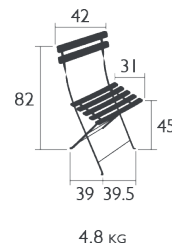

Compatible with:

BISTRO OUTDOOR CUSHION 38 X 28 CM - BASICS
 BISTRO OUTDOOR CUSHION 38 X 30 CM - COLOR MIX

BISTRO

0101 - METAL CHAIR

Steel frame
 Curved steel slats
 Plastic clips for safe folding and unfolding
 One-piece steel cross-pieces
 One-piece pads
Compatible with:
 BISTRO OUTDOOR CUSHION 38 X 28 CM - BASICS
 BISTRO OUTDOOR CUSHION 38 X 30 CM - COLOR MIX

1601 - CHAISE LONGUE

DESIGN BY PATRICE HARDY

Steel frame
 Curved steel slats
 Steel armrests
 Adjustable backrest 3 positions (66-77-88 cm)
Compatible with:
 OUTDOOR CUSHION 171 X 44 CM - BASICS

5113 - FOLDABLE BAR CHAIR