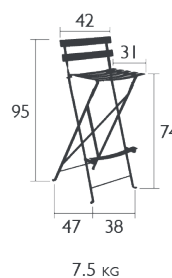

Compatible with:

BISTRO OUTDOOR CUSHION 38 X 28 CM - BASICS
 BISTRO OUTDOOR CUSHION 38 X 30 CM - COLOR MIX

BISTRO

0101 - METAL CHAIR

Steel frame
 Curved steel slats
 Plastic clips for safe folding and unfolding
 One-piece steel cross-pieces
 One-piece pads
Compatible with:
 BISTRO OUTDOOR CUSHION 38 X 28 CM - BASICS
 BISTRO OUTDOOR CUSHION 38 X 30 CM - COLOR MIX

1601 - CHAISE LONGUE

DESIGN BY PATRICE HARDY

Steel frame
 Curved steel slats
 Steel armrests
 Adjustable backrest 3 positions (66-77-88 cm)
Compatible with:
 OUTDOOR CUSHION 171 X 44 CM - BASICS

5113 - FOLDABLE BAR CHAIR

0250 - HIGH TABLE 71 X 71 CM

Steel frame
 Steel sheet table top
 One-piece pads

BISTRO

0270 - BALCONY TABLE 57 X 77 CM
 DESIGN BY STUDIO FERMOB

DOMESTIC | PROFESSIONAL | INTENSIVE | 6 IPAC | Sun icon | Person x2 icon | Water icon | 24 color icon