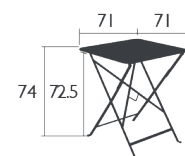

Steel frame
 Steel sheet table top
 Adjustable stainless steel fastening system to hang on a balustrade or wall

14 KG

FURNITURE

2-8 PEOPLE,
 10 STANDARD TABLE FORMATS
 THAT CAN BE COMBINED

6042 - TABLE 57 X 57 CM

DOMESTIC | PROFESSIONAL | INTENSIVE | 6+ IPAC | Sun icon | Person x2 icon | Water icon | 24 color icon

Steel frame
 Steel sheet table top
 One-piece pads

8 KG

0244 - TABLE 71 X 71 CM

DOMESTIC | PROFESSIONAL | INTENSIVE | 6+ IPAC | Sun icon | Person x4 icon | Water icon | 24 color icon

Steel frame
 Steel sheet table top
 Parasol hole Ø 41 mm (Pole = Ø 39 mm)
 One-piece pads

10 KG

BISTRO

6034 - TABLE 37 X 57 CM

Steel frame
Steel sheet table top
One-piece pads

6.5 KG

0243 - TABLE 77 X 57 CM

Steel frame
Steel sheet table top
Parasol hole Ø 41 mm (Pole = Ø 39 mm)
One-piece pads

8.5 KG

0239 - TABLE 97 X 57 CM

Steel frame
Steel sheet table top
Parasol hole Ø 41 mm (Pole = Ø 39 mm)
One-piece pads