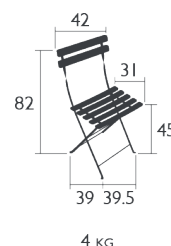

Compatible with:

BISTRO OUTDOOR CUSHION 38 X 28 CM - BASICS
 BISTRO OUTDOOR CUSHION 38 X 30 CM - COLOR MIX

630101 Cotton white 630102 Cedar green

5107 - NATURAL CHAIR

Steel frame
 Natural beech curved slats, treated with Textrol®
 Plastic clips for safe folding and unfolding
 One-piece steel cross-pieces
 One-piece pads

Compatible with:

BISTRO OUTDOOR CUSHION 38 X 28 CM - BASICS
 BISTRO OUTDOOR CUSHION 38 X 30 CM - COLOR MIX

BISTRO

0101 - METAL CHAIR

Steel frame
 Curved steel slats
 Plastic clips for safe folding and unfolding
 One-piece steel cross-pieces
 One-piece pads
Compatible with:
 BISTRO OUTDOOR CUSHION 38 X 28 CM - BASICS
 BISTRO OUTDOOR CUSHION 38 X 30 CM - COLOR MIX

Steel frame
Steel sheet table top
Parasol hole Ø 41 mm (Pole = Ø 39 mm)
One-piece pads

8.5 KG

0239 - TABLE 97 X 57 CM

Steel frame
Steel sheet table top
Parasol hole Ø 41 mm (Pole = Ø 39 mm)
One-piece pads

10 KG

0240 - TABLE 117 X 77 CM

Steel frame
Steel sheet table top
Parasol hole Ø 41 mm (Pole = Ø 39 mm)
One-piece pads

15 KG

BISTRO

0245 - TABLE Ø 60 CM

Steel frame
Steel sheet table top
One-piece pads

FURNITURE