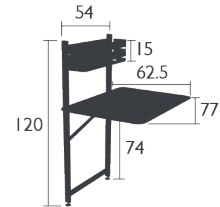

0250 - HIGH TABLE 71 X 71 CM

Steel frame
 Steel sheet table top
 One-piece pads

BISTRO

0270 - BALCONY TABLE 57 X 77 CM
 DESIGN BY STUDIO FERMOB

DOMESTIC | PROFESSIONAL | INTENSIVE | 6 IPAC | Sun icon | Person x2 icon | Water icon | 24 color icon

Steel frame
 Steel sheet table top
 Adjustable stainless steel fastening system to hang on a balustrade or wall

14 KG

FURNITURE

2-8 PEOPLE,
 10 STANDARD TABLE FORMATS
 THAT CAN BE COMBINED

6042 - TABLE 57 X 57 CM