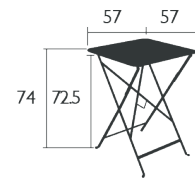

10 KG

0240 - TABLE 117 X 77 CM

Steel frame
Steel sheet table top
Parasol hole Ø 41 mm (Pole = Ø 39 mm)
One-piece pads

15 KG

BISTRO

0245 - TABLE Ø 60 CM

Steel frame
Steel sheet table top
One-piece pads

FURNITURE

0233 - TABLE Ø 77 CM

Steel frame
Steel sheet table top
Parasol hole Ø 41 mm (Pole = Ø 39 mm)
One-piece pads

0235 - TABLE Ø 96 CM

Steel frame
Steel sheet table top
Parasol hole Ø 41 mm (Pole = Ø 39 mm)
One-piece pads

0237 - TABLE Ø 117 CM

Steel frame
Steel sheet table top
Parasol hole Ø 41 mm (Pole = Ø 39 mm)
One-piece pads

BISTRO+

0210 - TABLE Ø 60 CM

Steel sheet table top
Steel base
One-piece pads
Reinforced parts:
Table top (thickness: 1.2 mm)
No rim, reduces corrosion risk

8 KG

0211 - TABLE 57 X 57 CM

Steel sheet table top
Steel base
One-piece pads
Reinforced parts:
Table top (thickness: 1.2 mm)
No rim, reduces corrosion risk

8 KG

0212 - TABLE 71 X 71 CM

Steel sheet table top
Steel base
One-piece pads
Reinforced parts:
Table top (thickness: 1.2 mm)
No rim, reduces corrosion risk