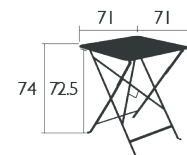

0237 - TABLE Ø 117 CM

Steel frame
Steel sheet table top
Parasol hole Ø 41 mm (Pole = Ø 39 mm)
One-piece pads

BISTRO+

0210 - TABLE Ø 60 CM

Steel sheet table top
Steel base
One-piece pads
Reinforced parts:
Table top (thickness: 1.2 mm)
No rim, reduces corrosion risk

8 KG

0211 - TABLE 57 X 57 CM

Steel sheet table top
Steel base
One-piece pads
Reinforced parts:
Table top (thickness: 1.2 mm)
No rim, reduces corrosion risk

8 KG

0212 - TABLE 71 X 71 CM

Steel sheet table top
Steel base
One-piece pads
Reinforced parts:
Table top (thickness: 1.2 mm)
No rim, reduces corrosion risk