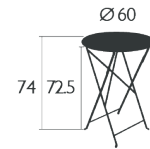

10 KG

0240 - TABLE 117 X 77 CM

Steel frame
Steel sheet table top
Parasol hole Ø 41 mm (Pole = Ø 39 mm)
One-piece pads

15 KG

BISTRO

0245 - TABLE Ø 60 CM

Steel frame
Steel sheet table top
One-piece pads

FURNITURE

0233 - TABLE Ø 77 CM

Steel frame
Steel sheet table top
Parasol hole Ø 41 mm (Pole = Ø 39 mm)
One-piece pads

0235 - TABLE Ø 96 CM

Steel frame
Steel sheet table top
Parasol hole Ø 41 mm (Pole = Ø 39 mm)
One-piece pads

0237 - TABLE Ø 117 CM

Steel frame
Steel sheet table top
Parasol hole Ø 41 mm (Pole = Ø 39 mm)
One-piece pads

BISTRO+

0210 - TABLE Ø 60 CM

Steel sheet table top
Steel base
One-piece pads
Reinforced parts:
Table top (thickness: 1.2 mm)
No rim, reduces corrosion risk

8 KG

0211 - TABLE 57 X 57 CM

Steel sheet table top
Steel base
One-piece pads
Reinforced parts:
Table top (thickness: 1.2 mm)
No rim, reduces corrosion risk

8 KG

0212 - TABLE 71 X 71 CM

Steel sheet table top
Steel base
One-piece pads
Reinforced parts:
Table top (thickness: 1.2 mm)
No rim, reduces corrosion risk