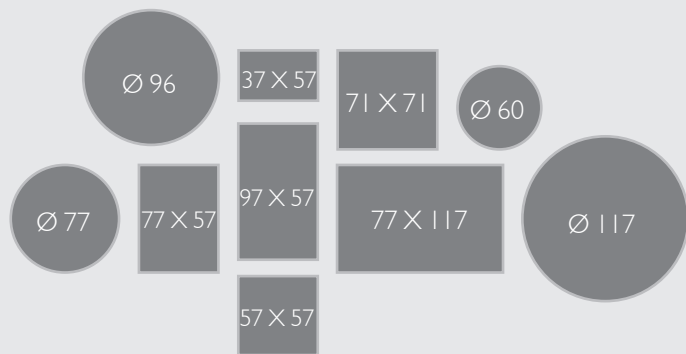

0250 - HIGH TABLE 71 X 71 CM

Steel frame
 Steel sheet table top
 One-piece pads

BISTRO

0270 - BALCONY TABLE 57 X 77 CM
 DESIGN BY STUDIO FERMOB

DOMESTIC | PROFESSIONAL | INTENSIVE | 6 IPAC | Sun icon | Person x2 icon | Water icon | 24 color icon

Steel frame
 Steel sheet table top
 Adjustable stainless steel fastening system to hang on a balustrade or wall

14 KG

FURNITURE

2-8 PEOPLE,
 10 STANDARD TABLE FORMATS
 THAT CAN BE COMBINED

6042 - TABLE 57 X 57 CM