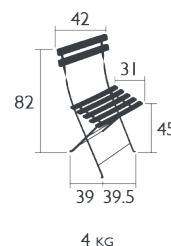

Steel frame
High-quality Duraflon® resin curved slats
Plastic clips for safe folding and unfolding
One-piece steel cross-pieces
One-piece pads

Compatible with:

BISTRO OUTDOOR CUSHION 38 X 28 CM - BASICS
BISTRO OUTDOOR CUSHION 38 X 30 CM - COLOR MIX