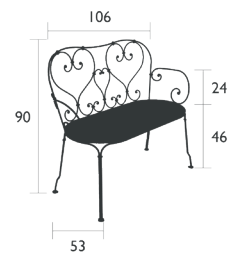

1900

2201 - CHAIR

DOMESTIC | PROFESSIONAL | INTENSIVE | 7 IPAC | 24

Steel rod frame
 Perforated steel sheet seat
 Steel rod backrest
 Hand forged scrolls and rings
Stacking : x 10 (Height – stacked : 175 cm)
Compatible with :
 OUTDOOR CUSHION Ø 39 CM - BASICS
 OUTDOOR CUSHION Ø40 CM - COLOR MIX

6 kg

2202 - ARMCHAIR

DOMESTIC | PROFESSIONAL | INTENSIVE | 7 IPAC | 24

Steel rod frame
 Perforated steel sheet seat
 Steel rod backrest
 Hand-forged scrolls, armrests and rings
Stacking : x 4 (Height – stacked : 122 cm)
Compatible with :
 OUTDOOR CUSHION Ø 43 CM - BASICS

7 kg

2204 - BENCH

DOMESTIC | PROFESSIONAL | INTENSIVE | 7 IPAC | x2 | 24

Steel rod frame
 Perforated steel sheet seat
 Steel rod backrest
 Hand-forged scrolls, armrests and rings
Stacking : x 2 (Height – stacked : 103 cm)

Perforated Steel sheet table top
Steel rod base
Hand forged scrolls and rings

8,5 kg

2240 - TABLE Ø 96 CM

DOMESTIC PROFESSIONAL INTENSIVE 7 IPAC 24 x5

Perforated Steel sheet table top
Steel rod base
Hand forged rings
Parasol hole : pole max. Ø 39 mm