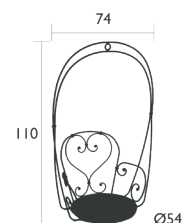

6 kg

2202 - ARMCHAIR

DOMESTIC | PROFESSIONAL | INTENSIVE | 7 IPAC | 24

Steel rod frame
 Perforated steel sheet seat
 Steel rod backrest
 Hand-forged scrolls, armrests and rings
Stacking : x 4 (Height – stacked : 122 cm)
Compatible with :
 OUTDOOR CUSHION Ø 43 CM - BASICS

7 kg

2204 - BENCH

DOMESTIC | PROFESSIONAL | INTENSIVE | 7 IPAC | x2 | 24

Steel rod frame
 Perforated steel sheet seat
 Steel rod backrest
 Hand-forged scrolls, armrests and rings
Stacking : x 2 (Height – stacked : 103 cm)

8,8 kg

1900

2233 - LOW TABLE

DOMESTIC PROFESSIONAL INTENSIVE 7 IPAC 24

Steel frame
Perforated Steel sheet table top
Hand-forged rings

4 kg

2232 - PEDESTAL TABLE Ø 67 CM

DOMESTIC PROFESSIONAL INTENSIVE 7 IPAC 24

Perforated Steel sheet table top
Steel rod base
Hand forged scrolls and rings

8,5 kg

2240 - TABLE Ø 96 CM

DOMESTIC PROFESSIONAL INTENSIVE 7 IPAC 24 x5

Perforated Steel sheet table top
Steel rod base
Hand forged rings
Parasol hole : pole max. Ø 39 mm