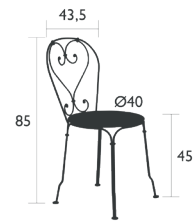

1900

2201 - CHAIR

DOMESTIC | PROFESSIONAL | INTENSIVE | 7 IPAC | 24

Steel rod frame
 Perforated steel sheet seat
 Steel rod backrest
 Hand forged scrolls and rings
Stacking : x 10 (Height – stacked : 175 cm)
Compatible with :
 OUTDOOR CUSHION Ø 39 CM - BASICS
 OUTDOOR CUSHION Ø40 CM - COLOR MIX

6 kg

2202 - ARMCHAIR

DOMESTIC | PROFESSIONAL | INTENSIVE | 7 IPAC | 24

Steel rod frame
 Perforated steel sheet seat
 Steel rod backrest
 Hand-forged scrolls, armrests and rings
Stacking : x 4 (Height – stacked : 122 cm)
Compatible with :
 OUTDOOR CUSHION Ø 43 CM - BASICS

7 kg

2204 - BENCH

DOMESTIC | PROFESSIONAL | INTENSIVE | 7 IPAC | x2 | 24

Steel rod frame
 Perforated steel sheet seat
 Steel rod backrest
 Hand-forged scrolls, armrests and rings
Stacking : x 2 (Height – stacked : 103 cm)

15 kg

2241 - TABLE Ø 117 CM

DOMESTIC PROFESSIONAL INTENSIVE 7 IPAC 24 x6

Steel rod frame
Perforated Steel sheet table top
Steel base
Hand forged rings
Parasol hole : pole max. Ø 39 mm

19 kg