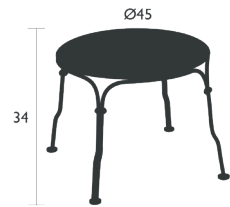

6 kg

2202 - ARMCHAIR

DOMESTIC | PROFESSIONAL | INTENSIVE | 7 IPAC | 24

Steel rod frame
 Perforated steel sheet seat
 Steel rod backrest
 Hand-forged scrolls, armrests and rings
Stacking : x 4 (Height – stacked : 122 cm)
Compatible with :
 OUTDOOR CUSHION Ø 43 CM - BASICS

8,8 kg

1900

2233 - LOW TABLE

DOMESTIC PROFESSIONAL INTENSIVE 7 IPAC 24

Steel frame
Perforated Steel sheet table top
Hand-forged rings

4 kg

2232 - PEDESTAL TABLE Ø 67 CM

DOMESTIC PROFESSIONAL INTENSIVE 7 IPAC 24

Perforated Steel sheet table top
Steel rod base
Hand forged scrolls and rings

8,5 kg

2240 - TABLE Ø 96 CM

DOMESTIC PROFESSIONAL INTENSIVE 7 IPAC 24 x5

Perforated Steel sheet table top
Steel rod base
Hand forged rings
Parasol hole : pole max. Ø 39 mm

15 kg

2241 - TABLE Ø 117 CM

DOMESTIC PROFESSIONAL INTENSIVE 7 IPAC 24 x6

Steel rod frame
Perforated Steel sheet table top
Steel base
Hand forged rings
Parasol hole : pole max. Ø 39 mm

19 kg