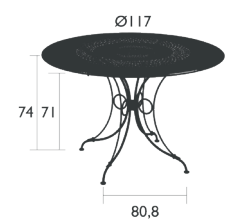

8,8 kg

1900

2233 - LOW TABLE

DOMESTIC PROFESSIONAL INTENSIVE 7 IPAC 24

Steel frame
Perforated Steel sheet table top
Hand-forged rings

4 kg

2232 - PEDESTAL TABLE Ø 67 CM

DOMESTIC PROFESSIONAL INTENSIVE 7 IPAC 24

Perforated Steel sheet table top
Steel rod base
Hand forged scrolls and rings

8,5 kg

2240 - TABLE Ø 96 CM

DOMESTIC PROFESSIONAL INTENSIVE 7 IPAC 24 x5

Perforated Steel sheet table top
Steel rod base
Hand forged rings
Parasol hole : pole max. Ø 39 mm

15 kg

2241 - TABLE Ø 117 CM

DOMESTIC PROFESSIONAL INTENSIVE 7 IPAC 24 x6

Steel rod frame
Perforated Steel sheet table top
Steel base
Hand forged rings
Parasol hole : pole max. Ø 39 mm

19 kg