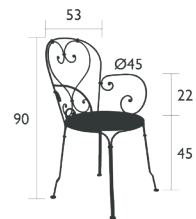

1900

2201 - CHAIR

DOMESTIC | PROFESSIONAL | INTENSIVE | 7 IPAC | 24

Steel rod frame
 Perforated steel sheet seat
 Steel rod backrest
 Hand forged scrolls and rings
Stacking : x 10 (Height – stacked : 175 cm)
Compatible with :
 OUTDOOR CUSHION Ø 39 CM - BASICS
 OUTDOOR CUSHION Ø40 CM - COLOR MIX

6 kg

2202 - ARMCHAIR

DOMESTIC | PROFESSIONAL | INTENSIVE | 7 IPAC | 24

Steel rod frame
 Perforated steel sheet seat
 Steel rod backrest
 Hand-forged scrolls, armrests and rings
Stacking : x 4 (Height – stacked : 122 cm)
Compatible with :
 OUTDOOR CUSHION Ø 43 CM - BASICS

7 kg

2204 - BENCH

DOMESTIC | PROFESSIONAL | INTENSIVE | 7 IPAC | x2 | 24

Steel rod frame
 Perforated steel sheet seat
 Steel rod backrest
 Hand-forged scrolls, armrests and rings
Stacking : x 2 (Height – stacked : 103 cm)

15 kg

2241 - TABLE Ø 117 CM

DOMESTIC PROFESSIONAL INTENSIVE 7 IPAC 24 x6

Steel rod frame
Perforated Steel sheet table top
Steel base
Hand forged rings
Parasol hole : pole max. Ø 39 mm

19 kg