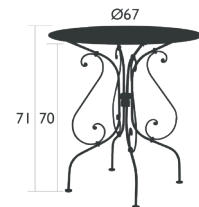

8,8 kg

1900

2233 - LOW TABLE

DOMESTIC PROFESSIONAL INTENSIVE 7 IPAC 24

Steel frame
Perforated Steel sheet table top
Hand-forged rings

4 kg

2232 - PEDESTAL TABLE Ø 67 CM

DOMESTIC PROFESSIONAL INTENSIVE 7 IPAC 24

Perforated Steel sheet table top
Steel rod base
Hand forged scrolls and rings

8,5 kg

2240 - TABLE Ø 96 CM

DOMESTIC PROFESSIONAL INTENSIVE 7 IPAC 24 x5

Perforated Steel sheet table top
Steel rod base
Hand forged rings
Parasol hole : pole max. Ø 39 mm

15 kg

2241 - TABLE Ø 117 CM

DOMESTIC PROFESSIONAL INTENSIVE 7 IPAC 24 x6

Steel rod frame
Perforated Steel sheet table top
Steel base
Hand forged rings
Parasol hole : pole max. Ø 39 mm

19 kg