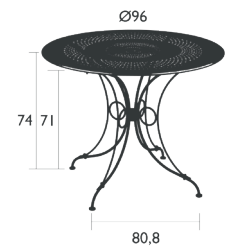

8,8 kg

1900

2233 - LOW TABLE

DOMESTIC PROFESSIONAL INTENSIVE 7 IPAC 24

Steel frame
Perforated Steel sheet table top
Hand-forged rings

4 kg

2232 - PEDESTAL TABLE Ø 67 CM

DOMESTIC PROFESSIONAL INTENSIVE 7 IPAC 24

Perforated Steel sheet table top
Steel rod base
Hand forged scrolls and rings

8,5 kg

2240 - TABLE Ø 96 CM

DOMESTIC PROFESSIONAL INTENSIVE 7 IPAC 24 x5

Perforated Steel sheet table top
Steel rod base
Hand forged rings
Parasol hole : pole max. Ø 39 mm

15 kg

2241 - TABLE Ø 117 CM

DOMESTIC PROFESSIONAL INTENSIVE 7 IPAC 24 x6

Steel rod frame
Perforated Steel sheet table top
Steel base
Hand forged rings
Parasol hole : pole max. Ø 39 mm

19 kg