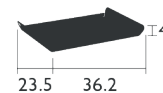

# ALTO

3171 - TRAY 36 X 23 CM  
DESIGN BY STUDIO FERMOB

Steel sheet table top  
Weight: 0.6 kg

- |        |                                      |               |        |                                       |                       |
|--------|--------------------------------------|---------------|--------|---------------------------------------|-----------------------|
| 317193 | <span style="color: red;">●</span>   | Pink praline  | 317173 | <span style="color: orange;">●</span> | Honey                 |
| 317121 | <span style="color: teal;">●</span>  | Acapulco blue | 317126 | <span style="color: grey;">●</span>   | Storm Grey <b>NEW</b> |
| 317182 | <span style="color: green;">●</span> | Cactus        |        |                                       |                       |

0.6 KG

3170 - TRAY 53 X 38.5 CM  
DESIGN BY STUDIO FERMOB

Steel sheet table top  
Steel-rod handles  
Weight: 2 kg

- |        |                                      |                      |        |                                     |           |
|--------|--------------------------------------|----------------------|--------|-------------------------------------|-----------|
| 317020 | <span style="color: brown;">●</span> | Red ochre <b>NEW</b> | 317048 | <span style="color: grey;">●</span> | Rosemary  |
| 317047 | <span style="color: black;">●</span> | Anthracite           | 317092 | <span style="color: blue;">●</span> | Deep blue |
| 317014 | <span style="color: grey;">●</span>  | Nutmeg               |        |                                     |           |