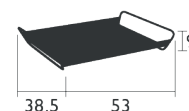

# ALTO

3171 - TRAY 36 X 23 CM  
DESIGN BY STUDIO FERMOB

Steel sheet table top  
Weight: 0.6 kg

- |        |                                      |               |        |                                       |                       |
|--------|--------------------------------------|---------------|--------|---------------------------------------|-----------------------|
| 317193 | <span style="color: red;">●</span>   | Pink praline  | 317173 | <span style="color: orange;">●</span> | Honey                 |
| 317121 | <span style="color: teal;">●</span>  | Acapulco blue | 317126 | <span style="color: grey;">●</span>   | Storm Grey <b>NEW</b> |
| 317182 | <span style="color: green;">●</span> | Cactus        |        |                                       |                       |

0.6 KG

3170 - TRAY 53 X 38.5 CM  
DESIGN BY STUDIO FERMOB

Steel sheet table top  
Steel-rod handles  
Weight: 2 kg

- |        |                                      |                      |        |                                     |           |
|--------|--------------------------------------|----------------------|--------|-------------------------------------|-----------|
| 317020 | <span style="color: brown;">●</span> | Red ochre <b>NEW</b> | 317048 | <span style="color: grey;">●</span> | Rosemary  |
| 317047 | <span style="color: black;">●</span> | Anthracite           | 317092 | <span style="color: blue;">●</span> | Deep blue |
| 317014 | <span style="color: grey;">●</span>  | Nutmeg               |        |                                     |           |