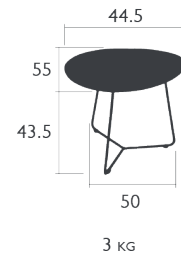

# COCOTTE

4720 - LOW TABLE, REMOVABLE TABLE TOP  
DESIGN BY STUDIO FERMOB

Steel rod frame  
Aluminium sheet, removable table top

4703 - OCCASIONAL TABLE  
DESIGN BY STUDIO FERMOB

Steel rod frame  
Steel sheet table top