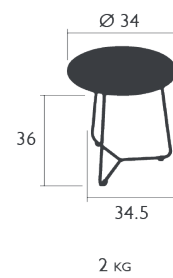

# COCOTTE

4720 - LOW TABLE, REMOVABLE TABLE TOP  
DESIGN BY STUDIO FERMOB

Steel rod frame  
Aluminium sheet, removable table top

4703 - OCCASIONAL TABLE  
DESIGN BY STUDIO FERMOB

Steel rod frame  
Steel sheet table top