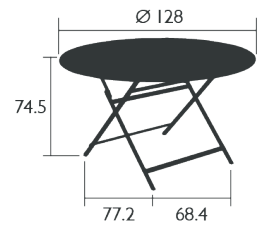

CARACTÈRE

5932 - FOLDING TABLE Ø 128 CM

DESIGN BY STUDIO FERMOB

Steel sheet table top
 Oblong tubular steel base
 Aluminium frame beneath table top

23 KG

FURNITURE

5930 - FOLDING TABLE 128 X 128 CM

DESIGN BY STUDIO FERMOB

Steel sheet table top
 Oblong tubular steel base
 Aluminium frame beneath table top
Product enhancement :
 Better kinematics (more perfectly horizontal)

27 KG

5931 - FOLDING TABLE 90 X 190 CM

DESIGN BY STUDIO FERMOB

Steel sheet table top
 Oblong tubular steel base
 Aluminium frame beneath table top

30 KG