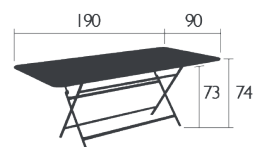

CARACTÈRE

5932 - FOLDING TABLE Ø 128 CM

DESIGN BY STUDIO FERMOB

Steel sheet table top
 Oblong tubular steel base
 Aluminium frame beneath table top

23 KG

FURNITURE

5930 - FOLDING TABLE 128 X 128 CM

DESIGN BY STUDIO FERMOB

Steel sheet table top
 Oblong tubular steel base
 Aluminium frame beneath table top
Product enhancement :
 Better kinematics (more perfectly horizontal)

27 KG

5931 - FOLDING TABLE 90 X 190 CM

DESIGN BY STUDIO FERMOB

Steel sheet table top
 Oblong tubular steel base
 Aluminium frame beneath table top

30 KG