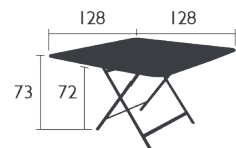

CARACTÈRE

5932 - FOLDING TABLE Ø 128 CM

DESIGN BY STUDIO FERMOB

Steel sheet table top
 Oblong tubular steel base
 Aluminium frame beneath table top

23 KG

FURNITURE

5930 - FOLDING TABLE 128 X 128 CM

DESIGN BY STUDIO FERMOB

Steel sheet table top
 Oblong tubular steel base
 Aluminium frame beneath table top
Product enhancement :
 Better kinematics (more perfectly horizontal)

27 KG

5931 - FOLDING TABLE 90 X 190 CM

DESIGN BY STUDIO FERMOB

Steel sheet table top
 Oblong tubular steel base
 Aluminium frame beneath table top

30 KG