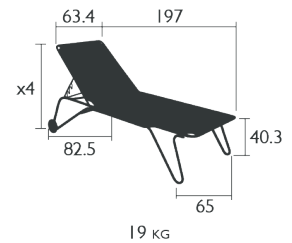

# HARRY

3205 - SUNLOUNGER

DESIGN BY HARALD GUGGENBICHLER

DOMESTIC PROFESSIONAL INTENSIVE

6  
IPAC

FURNITURE

Steel tube frame  
Bed in Batyline® OTF : ISO/DUO or STEREO [NEW]  
Tearproof, resistant to stains, mould and deformation  
Adjustable backrest 4 positions (41-68-82-94 cm)  
Aluminium wheels with flexible PVC tread,  
Painted aluminium wheel bodies  
See p. I Bis for available colours  
Stacking capacity : x 5 (Height – stacked : 89 cm)  
Compatible with:  
HEADREST 38 X 60 X 15 CM - BASICS