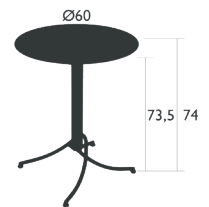

ARIANE

3290 - TABLE Ø 60 CM
DESIGN BY STUDIO FERMOB

Aluminium frame
Aluminium table top
Internal steel rod
Tilting, tables nest for storage
Aluminium flap handle to open/close the table top
Protective stoppers to fit table tops safely with no risk of denting
Height-adjustable pads

10 kg

3291 - TABLE 60 X 70 CM
DESIGN BY STUDIO FERMOB

Aluminium frame
Aluminium table top
Internal steel rod
Tilting, tables nest for storage
Aluminium flap handle to open/close the table top
Protective stoppers to fit table tops safely with no risk of denting
Height-adjustable pads

11,5 kg