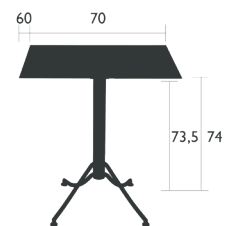

ARIANE

3290 - TABLE Ø 60 CM
DESIGN BY STUDIO FERMOB

Aluminium frame
Aluminium table top
Internal steel rod
Tilting, tables nest for storage
Aluminium flap handle to open/close the table top
Protective stoppers to fit table tops safely with no risk of denting
Height-adjustable pads

10 kg

3291 - TABLE 60 X 70 CM
DESIGN BY STUDIO FERMOB

Aluminium frame
Aluminium table top
Internal steel rod
Tilting, tables nest for storage
Aluminium flap handle to open/close the table top
Protective stoppers to fit table tops safely with no risk of denting
Height-adjustable pads

11,5 kg