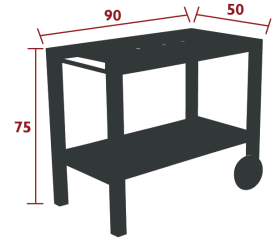

QUIBERON

3210 - SIDE BAR/TROLLEY
DESIGN BY STUDIO FERMOB

DOMESTIC PROFESSIONAL INTENSIVE

7
IPAC

Tubular aluminium frame
Perforated steel sheet table top
Integrated wheels

16 kg

QUIBERON