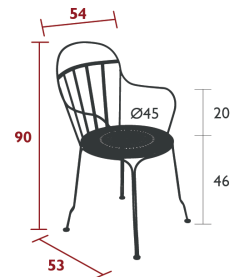

# LOUVRE

0801 - CHAIR

DOMESTIC PROFESSIONAL INTENSIVE

6<sup>7</sup>  
IPAC

Steel wire frame  
Perforated steel sheet seat  
Steel wire and flat backrest  
Stacking capacity : x 10 (Height – stacked : 157 cm)  
Compatible with :  
OUTDOOR CUSHION Ø 39 CM - BASICS  
OUTDOOR CUSHION Ø 40 CM - COLOR MIX

5.5 kg

0802 - ARMCHAIR

DOMESTIC PROFESSIONAL INTENSIVE

6<sup>7</sup>  
IPAC

Steel wire frame  
Perforated steel sheet seat  
Steel wire and flat backrest  
Steel wire armrests  
Stacking capacity : x 7 (Height – stacked : 140 cm)  
Compatible with :  
OUTDOOR CUSHION Ø 43 CM - BASICS

6.5 kg