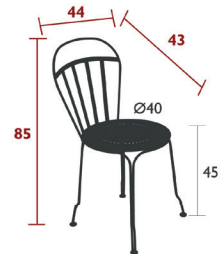

# LOUVRE

0801 - CHAIR

DOMESTIC PROFESSIONAL INTENSIVE

6<sup>7</sup>  
IPAC

Steel wire frame  
Perforated steel sheet seat  
Steel wire and flat backrest  
Stacking capacity : x 10 (Height – stacked : 157 cm)  
Compatible with :  
OUTDOOR CUSHION Ø 39 CM - BASICS  
OUTDOOR CUSHION Ø 40 CM - COLOR MIX

5.5 kg

0802 - ARMCHAIR

DOMESTIC PROFESSIONAL INTENSIVE

6<sup>7</sup>  
IPAC

Steel wire frame  
Perforated steel sheet seat  
Steel wire and flat backrest  
Steel wire armrests  
Stacking capacity : x 7 (Height – stacked : 140 cm)  
Compatible with :  
OUTDOOR CUSHION Ø 43 CM - BASICS

6.5 kg