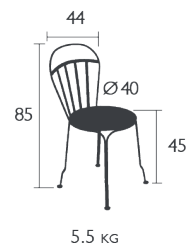

# LOUVRE

0801 - CHAIR

Steel rod frame  
Perforated steel sheet seat  
Steel wires and steel flat wires backrest  
Stacking capacity : x 10 (Height – stacked : 157 cm)  
Compatible with :  
OUTDOOR CUSHION Ø 39 CM - BASICS  
OUTDOOR CUSHION Ø40 CM - COLOR MIX

0802 - ARMCHAIR

Steel rod frame  
Perforated steel sheet seat  
Steel wires and steel flat wires backrest  
Steel rod armrests  
Stacking capacity : x 7 (Height – stacked : 140 cm)  
Compatible with :  
OUTDOOR CUSHION Ø 43 CM - BASICS