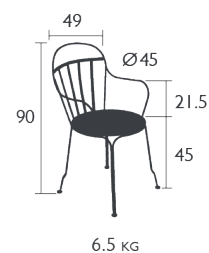

# LOUVRE

0801 - CHAIR

Steel rod frame  
Perforated steel sheet seat  
Steel wires and steel flat wires backrest  
Stacking capacity : x 10 (Height – stacked : 157 cm)  
Compatible with :  
OUTDOOR CUSHION Ø 39 CM - BASICS  
OUTDOOR CUSHION Ø40 CM - COLOR MIX

0802 - ARMCHAIR

Steel rod frame  
Perforated steel sheet seat  
Steel wires and steel flat wires backrest  
Steel rod armrests  
Stacking capacity : x 7 (Height – stacked : 140 cm)  
Compatible with :  
OUTDOOR CUSHION Ø 43 CM - BASICS