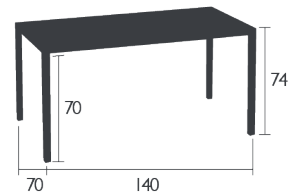

INSIDE OUT

1510 - TABLE 70 X 70 CM

DESIGN BY ANDRÉE & OLIVIA PUTMAN

Steel frame
Aluminium table top

18 KG

1511 - TABLE 140 X 70 CM

DESIGN BY ANDRÉE & OLIVIA PUTMAN

Steel frame
Aluminium table top
Leg riser provided for rain runoff

22 KG