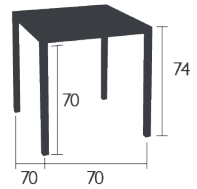

INSIDE OUT

1510 - TABLE 70 X 70 CM

DESIGN BY ANDRÉE & OLIVIA PUTMAN

Steel frame
Aluminium table top

18 KG

1511 - TABLE 140 X 70 CM

DESIGN BY ANDRÉE & OLIVIA PUTMAN

Steel frame
Aluminium table top
Leg riser provided for rain runoff

22 KG