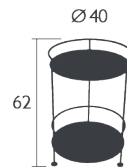

GUINGUETTE

I062 - SIDE WHEELED TABLE WITH SOLID DOUBLE TOP

Steel rod frame
Steel sheet table top
Polyamide wheels

4.3 KG

I061 - SIDE TABLE WITH PERFORATED DOUBLE TOP

Steel rod frame
Perforated steel sheet table top

4.4 KG

FURNITURE

GUINGUETTE, ALTO & ENVIE D'AILLEURS