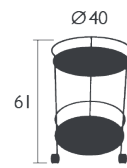

GUINGUETTE

I062 - SIDE WHEELED TABLE WITH SOLID DOUBLE TOP

Steel rod frame
Steel sheet table top
Polyamide wheels

4.3 KG

I061 - SIDE TABLE WITH PERFORATED DOUBLE TOP

Steel rod frame
Perforated steel sheet table top

4.4 KG

FURNITURE

GUINGUETTE, ALTO & ENVIE D'AILLEURS