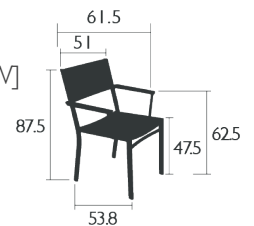

# COSTA

7901 - CHAIR

Aluminium frame  
 Seat and backrest in Batyline® OTF : ISO/DUO or STEREO [NEW]  
 Tearproof, resistant to stains, mould and deformation  
 See p. I Bis for available colours  
Stacking capacity : x 10 (Height – stacked : 121 cm)

2.8 KG

7902 - ARMCHAIR

Aluminium frame  
 Aluminium armrests  
 Seat and backrest in Batyline® OTF : ISO/DUO or STEREO [NEW]  
 Tearproof, resistant to stains, mould and deformation  
 See p. I Bis for available colours  
Stacking capacity : x 7 (Height – stacked : 114 cm)

3.7 KG

7904 - LOW ARMCHAIR

Aluminium frame  
 Aluminium armrests  
 Seat and backrest in Batyline® OTF : ISO/DUO or STEREO [NEW]  
 Tearproof, resistant to stains, mould and deformation  
 See p. I Bis for available colours  
Stacking capacity : x 5 (Height – stacked : 92 cm)

3.2 KG

7903 - BAR CHAIR

Aluminium frame  
 Seat and backrest in Batyline® OTF : ISO/DUO or STEREO [NEW]  
 Tearproof, resistant to stains, mould and deformation  
 Special height available for the Contract network only (61 cm)  
 See p. I Bis for available colours