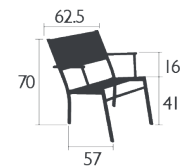

# COSTA

7901 - CHAIR

Aluminium frame  
 Seat and backrest in Batyline® OTF : ISO/DUO or STEREO [NEW]  
 Tearproof, resistant to stains, mould and deformation  
 See p. I Bis for available colours  
Stacking capacity : x 10 (Height – stacked : 121 cm)

2.8 KG

7902 - ARMCHAIR

Aluminium frame  
 Aluminium armrests  
 Seat and backrest in Batyline® OTF : ISO/DUO or STEREO [NEW]  
 Tearproof, resistant to stains, mould and deformation  
 See p. I Bis for available colours  
Stacking capacity : x 7 (Height – stacked : 114 cm)

3.7 KG

7904 - LOW ARMCHAIR

Aluminium frame  
 Aluminium armrests  
 Seat and backrest in Batyline® OTF : ISO/DUO or STEREO [NEW]  
 Tearproof, resistant to stains, mould and deformation  
 See p. I Bis for available colours  
Stacking capacity : x 5 (Height – stacked : 92 cm)

3.2 KG

7903 - BAR CHAIR

Aluminium frame  
 Seat and backrest in Batyline® OTF : ISO/DUO or STEREO [NEW]  
 Tearproof, resistant to stains, mould and deformation  
 Special height available for the Contract network only (61 cm)  
 See p. I Bis for available colours