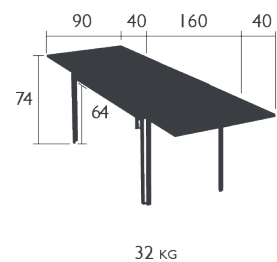

3.2 KG

7903 - BAR CHAIR

Aluminium frame  
 Seat and backrest in Batyline® OTF : ISO/DUO or STEREO [NEW]  
 Tearproof, resistant to stains, mould and deformation  
 Special height available for the Contract network only (61 cm)  
 See p. I Bis for available colours

# COSTA

7960 - LOW TABLE 100 X 80 CM

DOMESTIC PROFESSIONAL INTENSIVE 9 IPAC  

Aluminium frame  
Aluminium table top

FURNITURE

8143 - TABLE 80 X 80 CM

DOMESTIC PROFESSIONAL INTENSIVE 9 IPAC   

Aluminium frame  
Aluminium table top

8160 - TABLE 160 X 80 CM

DOMESTIC PROFESSIONAL INTENSIVE 9 IPAC   

Aluminium frame  
Aluminium table top

8147 - TABLE WITH EXTENSIONS 160/240 X 90 CM

DOMESTIC PROFESSIONAL INTENSIVE 9 IPAC   

Aluminium frame  
Aluminium table top

# COSTA

7950 - HIGH TABLE 80 X 80 CM

DOMESTIC | PROFESSIONAL | INTENSIVE

9 IPAC

☀️

👤

24

Aluminium frame  
Aluminium table top