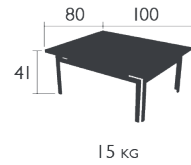

3.7 KG

7904 - LOW ARMCHAIR

Aluminium frame  
 Aluminium armrests  
 Seat and backrest in Batyline® OTF : ISO/DUO or STEREO [NEW]  
 Tearproof, resistant to stains, mould and deformation  
 See p. I Bis for available colours  
Stacking capacity : x 5 (Height – stacked : 92 cm)

3.2 KG

7903 - BAR CHAIR

Aluminium frame  
 Seat and backrest in Batyline® OTF : ISO/DUO or STEREO [NEW]  
 Tearproof, resistant to stains, mould and deformation  
 Special height available for the Contract network only (61 cm)  
 See p. I Bis for available colours

# COSTA

7960 - LOW TABLE 100 X 80 CM

DOMESTIC PROFESSIONAL INTENSIVE 9 IPAC  

Aluminium frame  
Aluminium table top

FURNITURE

8143 - TABLE 80 X 80 CM

DOMESTIC PROFESSIONAL INTENSIVE 9 IPAC   

Aluminium frame  
Aluminium table top

8160 - TABLE 160 X 80 CM

DOMESTIC PROFESSIONAL INTENSIVE 9 IPAC   

Aluminium frame  
Aluminium table top

8147 - TABLE WITH EXTENSIONS 160/240 X 90 CM

DOMESTIC PROFESSIONAL INTENSIVE 9 IPAC   

Aluminium frame  
Aluminium table top