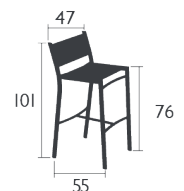

# COSTA

7901 - CHAIR

Aluminium frame  
 Seat and backrest in Batyline® OTF : ISO/DUO or STEREO [NEW]  
 Tearproof, resistant to stains, mould and deformation  
 See p. I Bis for available colours  
Stacking capacity : x 10 (Height – stacked : 121 cm)

2.8 KG

7902 - ARMCHAIR

Aluminium frame  
 Aluminium armrests  
 Seat and backrest in Batyline® OTF : ISO/DUO or STEREO [NEW]  
 Tearproof, resistant to stains, mould and deformation  
 See p. I Bis for available colours  
Stacking capacity : x 7 (Height – stacked : 114 cm)

3.7 KG

7904 - LOW ARMCHAIR

Aluminium frame  
 Aluminium armrests  
 Seat and backrest in Batyline® OTF : ISO/DUO or STEREO [NEW]  
 Tearproof, resistant to stains, mould and deformation  
 See p. I Bis for available colours  
Stacking capacity : x 5 (Height – stacked : 92 cm)

3.2 KG

7903 - BAR CHAIR

Aluminium frame  
 Seat and backrest in Batyline® OTF : ISO/DUO or STEREO [NEW]  
 Tearproof, resistant to stains, mould and deformation  
 Special height available for the Contract network only (61 cm)  
 See p. I Bis for available colours