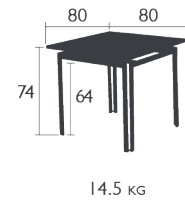

3.2 KG

7903 - BAR CHAIR

Aluminium frame  
 Seat and backrest in Batyline® OTF : ISO/DUO or STEREO [NEW]  
 Tearproof, resistant to stains, mould and deformation  
 Special height available for the Contract network only (61 cm)  
 See p. I Bis for available colours

# COSTA

7960 - LOW TABLE 100 X 80 CM

DOMESTIC PROFESSIONAL INTENSIVE 9 IPAC  

Aluminium frame  
Aluminium table top

FURNITURE

8143 - TABLE 80 X 80 CM

DOMESTIC PROFESSIONAL INTENSIVE 9 IPAC   

Aluminium frame  
Aluminium table top

8160 - TABLE 160 X 80 CM

DOMESTIC PROFESSIONAL INTENSIVE 9 IPAC   

Aluminium frame  
Aluminium table top

8147 - TABLE WITH EXTENSIONS 160/240 X 90 CM

DOMESTIC PROFESSIONAL INTENSIVE 9 IPAC   

Aluminium frame  
Aluminium table top

# COSTA

7950 - HIGH TABLE 80 X 80 CM

DOMESTIC | PROFESSIONAL | INTENSIVE

9 IPAC

☀️

👤

24

Aluminium frame  
Aluminium table top