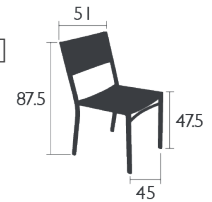

# COSTA

7901 - CHAIR

Aluminium frame  
 Seat and backrest in Batyline® OTF : ISO/DUO or STEREO [NEW]  
 Tearproof, resistant to stains, mould and deformation  
 See p. I Bis for available colours  
Stacking capacity : x 10 (Height – stacked : 121 cm)

2.8 KG

7902 - ARMCHAIR

Aluminium frame  
 Aluminium armrests  
 Seat and backrest in Batyline® OTF : ISO/DUO or STEREO [NEW]  
 Tearproof, resistant to stains, mould and deformation  
 See p. I Bis for available colours  
Stacking capacity : x 7 (Height – stacked : 114 cm)

3.7 KG

7904 - LOW ARMCHAIR

Aluminium frame  
 Aluminium armrests  
 Seat and backrest in Batyline® OTF : ISO/DUO or STEREO [NEW]  
 Tearproof, resistant to stains, mould and deformation  
 See p. I Bis for available colours  
Stacking capacity : x 5 (Height – stacked : 92 cm)

3.2 KG

7903 - BAR CHAIR

Aluminium frame  
 Seat and backrest in Batyline® OTF : ISO/DUO or STEREO [NEW]  
 Tearproof, resistant to stains, mould and deformation  
 Special height available for the Contract network only (61 cm)  
 See p. I Bis for available colours