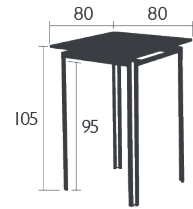

3.2 KG

7903 - BAR CHAIR

Aluminium frame  
 Seat and backrest in Batyline® OTF : ISO/DUO or STEREO [NEW]  
 Tearproof, resistant to stains, mould and deformation  
 Special height available for the Contract network only (61 cm)  
 See p. I Bis for available colours

8160 - TABLE 160 X 80 CM

DOMESTIC PROFESSIONAL INTENSIVE 9 IPAC   

Aluminium frame  
Aluminium table top

8147 - TABLE WITH EXTENSIONS 160/240 X 90 CM

DOMESTIC PROFESSIONAL INTENSIVE 9 IPAC   

Aluminium frame  
Aluminium table top

# COSTA

7950 - HIGH TABLE 80 X 80 CM

DOMESTIC | PROFESSIONAL | INTENSIVE

9 IPAC

☀️

👤

24

Aluminium frame  
Aluminium table top