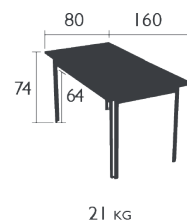

3.2 KG

7903 - BAR CHAIR

Aluminium frame  
 Seat and backrest in Batyline® OTF : ISO/DUO or STEREO [NEW]  
 Tearproof, resistant to stains, mould and deformation  
 Special height available for the Contract network only (61 cm)  
 See p. I Bis for available colours

# COSTA

7960 - LOW TABLE 100 X 80 CM

DOMESTIC PROFESSIONAL INTENSIVE 9 IPAC  

Aluminium frame  
Aluminium table top

FURNITURE

8143 - TABLE 80 X 80 CM

DOMESTIC PROFESSIONAL INTENSIVE 9 IPAC   

Aluminium frame  
Aluminium table top

8160 - TABLE 160 X 80 CM

DOMESTIC PROFESSIONAL INTENSIVE 9 IPAC   

Aluminium frame  
Aluminium table top

8147 - TABLE WITH EXTENSIONS 160/240 X 90 CM

DOMESTIC PROFESSIONAL INTENSIVE 9 IPAC   

Aluminium frame  
Aluminium table top

# COSTA

7950 - HIGH TABLE 80 X 80 CM

DOMESTIC | PROFESSIONAL | INTENSIVE

9 IPAC

☀️

👤

24

Aluminium frame  
Aluminium table top