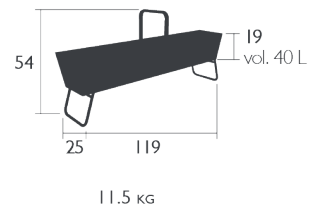

BASKET

3231 - HIGH PLANTER
DESIGN BY FABIO MELIOTA

Steel rod frame
Steel rod handle
Aluminium tray
2 drainage holes at each end of the tray, with plugs
Feet and tray separable

3230 - LONG PLANTER
DESIGN BY FABIO MELIOTA

Steel rod frame
Steel rod handle
Aluminium tray
2 drainage holes at each end of the tray, with plugs
Feet and tray separable

BASKET

BASKET