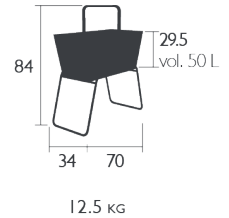

BASKET

3231 - HIGH PLANTER
DESIGN BY FABIO MELIOTA

Steel rod frame
Steel rod handle
Aluminium tray
2 drainage holes at each end of the tray, with plugs
Feet and tray separable

3230 - LONG PLANTER
DESIGN BY FABIO MELIOTA

Steel rod frame
Steel rod handle
Aluminium tray
2 drainage holes at each end of the tray, with plugs
Feet and tray separable

BASKET

BASKET