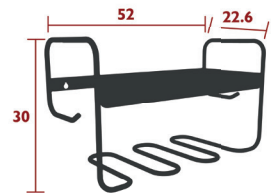

PICOLINO

3249 - PLANT HOLDER H.63 CM
 DESIGN BY STUDIO FERMOB

NEW DOMESTIC PROFESSIONAL INTENSIVE 6⁸ IPAC 25

Steel wire frame
 Steel sheet shelf

9.7 kg

3281 - WALL SHELF
 DESIGN BY STUDIO FERMOB

NEW DOMESTIC PROFESSIONAL INTENSIVE 6⁷ IPAC 25

Steel wire frame
 Steel sheet shelf
 2 hooks at either end to hang a variety of objects
 Wall mounting (screws not supplied)

4.1 kg