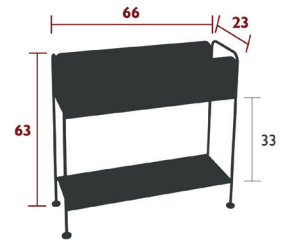

PICOLINO

3249 - PLANT HOLDER H.63 CM
 DESIGN BY STUDIO FERMOB

NEW DOMESTIC PROFESSIONAL INTENSIVE 6⁸ IPAC 25

Steel wire frame
 Steel sheet shelf

9.7 kg

3281 - WALL SHELF
 DESIGN BY STUDIO FERMOB

NEW DOMESTIC PROFESSIONAL INTENSIVE 6⁷ IPAC 25

Steel wire frame
 Steel sheet shelf
 2 hooks at either end to hang a variety of objects
 Wall mounting (screws not supplied)

4.1 kg