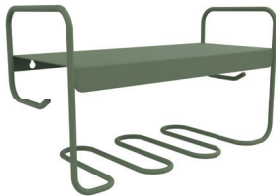

PICOLINO

3249 - PLANT HOLDER H.63 CM
 DESIGN BY STUDIO FERMOB

NEW DOMESTIC PROFESSIONAL INTENSIVE 6⁸ IPAC 25

Steel wire frame
 Steel sheet shelf

9.7 kg

3281 - WALL SHELF
 DESIGN BY STUDIO FERMOB

NEW DOMESTIC PROFESSIONAL INTENSIVE 6⁷ IPAC 25

Steel wire frame
 Steel sheet shelf
 2 hooks at either end to hang a variety of objects
 Wall mounting (screws not supplied)

4.1 kg