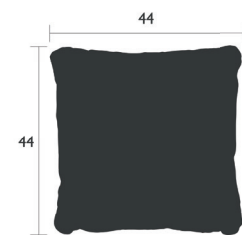

Cotton outdoor fabric
Resistant to stains and mould
Polyester foam

2684D2 ● Gingerbread **NEW** 2684D1 ● Marshmallow **NEW**

0.50 kg

2680 - CHAMPÊTRE OUTDOOR CUSHION 68 X 44 CM