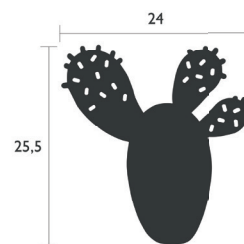

2680A5 ● Clay grey **NEW** 2680A7 ● Ice Mint **NEW**

0.89 kg

BOUQUET SAUVAGE

3008 - CACTUS TRIVET 25.5 X 24 CM

DOMESTIC PROFESSIONAL INTENSIVE

Steel
Non slip pads

300882 ● Cactus **NEW**
300820 ● Red Ochre

3008A7 ● Ice Mint
3008A5 ● Clay Grey

0.46 kg

3018 - MONSTERA TRIVET 24 X 22 CM

DOMESTIC PROFESSIONAL INTENSIVE

Steel
Non slip pads

301848 ● Rosemary **NEW**
301821 ● Acapulco Blue

301883 ● Opaline Green
3018B9 ● Black Cherry

0.46 kg

BOUQUET SAUVAGE