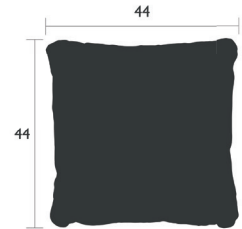

BOUQUET SAUVAGE

2682 - TULIPE OUTDOOR CUSHION 44 X 44 CM

Cotton outdoor fabric
Resistant to stains and mould
Polyester foam

2682D2 ● Gingerbread **NEW** 2682D1 ● Marshmallow **NEW**

0.43 kg

2684 - PIXELS OUTDOOR CUSHION 44 X 44 CM