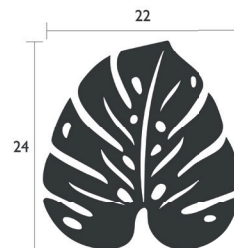

2680A5 ● Clay grey **NEW** 2680A7 ● Ice Mint **NEW**

0.89 kg

BOUQUET SAUVAGE

3008 - CACTUS TRIVET 25.5 X 24 CM

DOMESTIC PROFESSIONAL INTENSIVE

Steel
Non slip pads

300882 ● Cactus **NEW**
300820 ● Red Ochre

3008A7 ● Ice Mint
3008A5 ● Clay Grey

0.46 kg

3018 - MONSTERA TRIVET 24 X 22 CM

DOMESTIC PROFESSIONAL INTENSIVE

Steel
Non slip pads

301848 ● Rosemary **NEW**
301821 ● Acapulco Blue

301883 ● Opaline Green
3018B9 ● Black Cherry

0.46 kg

BOUQUET SAUVAGE