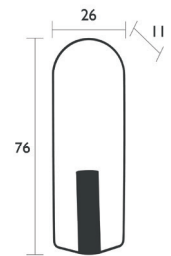

3120 - RECTANGULAR VASE H. 62 CM DESIGN BY STUDIO FERMOB

DOMESTIC | PROFESSIONAL | INTENSIVE

Steel wire
Tubular steel
Leakproof, removable reservoir

- 312020 ● Red Ochre
- 312047 ● Anthracite
- 312021 ● Acapulco Blue
- 3120A5 ● Clay Grey
- 3120B9 ● Black Cherry
- 312045 ● Capucine

- 3120C6 ● Honey
- 312082 ● Cactus
- 3120A6 ● Frosted Lemon
- 312083 ● Opaline Green
- 3120D2 ● Gingerbread **NEW**

1.9 kg

3121 - CYLINDRICAL VASE H. 76 CM DESIGN BY STUDIO FERMOB

DOMESTIC | PROFESSIONAL | INTENSIVE

2.05 kg