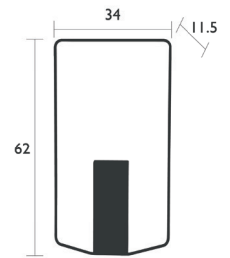

3120 - RECTANGULAR VASE H. 62 CM DESIGN BY STUDIO FERMOB

DOMESTIC | PROFESSIONAL | INTENSIVE

Steel wire
Tubular steel
Leakproof, removable reservoir

- 312020 ● Red Ochre
- 312047 ● Anthracite
- 312021 ● Acapulco Blue
- 3120A5 ● Clay Grey
- 3120B9 ● Black Cherry
- 312045 ● Capucine

- 3120C6 ● Honey
- 312082 ● Cactus
- 3120A6 ● Frosted Lemon
- 312083 ● Opaline Green
- 3120D2 ● Gingerbread **NEW**

1.9 kg

3121 - CYLINDRICAL VASE H. 76 CM DESIGN BY STUDIO FERMOB

DOMESTIC | PROFESSIONAL | INTENSIVE

2.05 kg