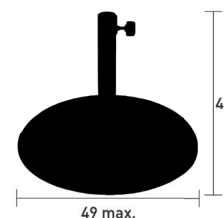

SHADOO

8010 - PARASOL Ø 250 CM

DESIGN STUDIO FERMOB

DOMESTIC | PROFESSIONAL | INTENSIVE

Solution-dyed acrylic outdoor fabric 260 Xg/m²
Parasol with a finished hem
White aluminium tubular mast Ø 40 mm - Thickness : 2mm
Collapsible pole (2 clip-together sections)
8 ribs fiber glass Ø 8 mm
Opening : Clip-on slide opening
Bag for storage
Compatible base:
CONCRETE BASE - BASICS
Compatible with :
TABLE Ø 117 CM - OPÉRA+
TABLE 143 X 80 CM - LUXEMBOURG
FOUR-LEG TABLE 80 x 80 CM - LUXEMBOURG

4.65 kg

8010A5 ● Clay Grey
8010A7 ● Ice Mint

8010A6 ● Frosted Lemon
801082 ● Cactus **NEW**

BASICS

8090 - CONCRETE BASE

DOMESTIC | PROFESSIONAL | INTENSIVE

Concrete base
White sheath
Compatible with mast from Ø25 to 55 mm
Compatible with :
PARASOL Ø 250 CM - SHADOO

809000 ○ White

30 kg