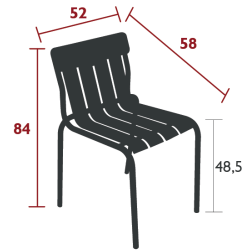

STRIPE

3260 - CHAIR

DESIGN BY MATALI CRASSET

DOMESTIC PROFESSIONAL INTENSIVE

10
IPAC

Tubular aluminium frame
Curved aluminium slat seat
Curved aluminium slat backrest
Handle on the back of the backrest for ease of handling
Silencing pads
Stacking capacity : x 8 (Height – stacked : 110 cm)

4.9 kg

STRIPE

STRIPE & LUXEMBOURG