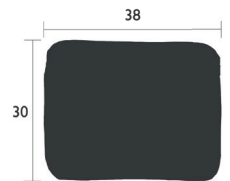

Dralon® solution-dyed acrylic
Polyurethane foam
Density 30 kg/m³
Coloured PVC strap fastened with a snap button (do not iron)
Compatible with :
METAL CHAIR, VALET CHAIR & FOLDABLE BAR CHAIR - BISTRO

0.15 kg

2720A4	● Burgundy	2720B1	● Mint
272097	● Twine	2720C3	● Apricot
272086A5	● Safari Green	2720C2	● Eucalyptus Green
272096	● Night Blue