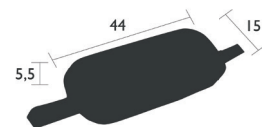

Dralon® solution-dyed acrylic
Polyurethane foam
Density 30 kg/m³
Coloured PVC strap fastened with a snap button (do not iron)
Compatible with :
SUNLOUNGER & XS SUNLOUNGER - ALIZÉ
SUNLOUNGER - DUNE
CHAISE LONGUE - BISTRO

3141A4	● Burgundy	3141B1	● Mint
314197	● Twine	3141C3	● Apricot
314186A5	● Safari Green	3141C2	● Eucalyptus Green
314196	● Night Blue