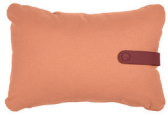

COLOR MIX

2724 - OUTDOOR CUSHION 44 X 30 CM