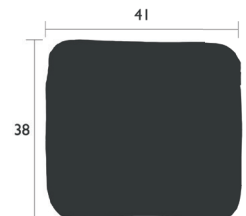

0.2 kg

2721A4	● Burgundy	2721B1	● Mint
272197	● Twine	2721C3	● Apricot
272186A5	● Safari Green	2721C2	● Eucalyptus Green
272196	● Night Blue