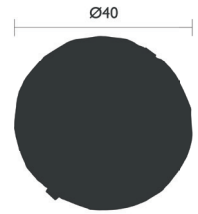

## 2722 - OUTDOOR CUSHION Ø 40 CM

Dralon® solution-dyed acrylic  
 Polyurethane foam  
 Density 30 kg/m<sup>3</sup>  
 Coloured PVC strap fastened with a snap button (do not iron)  
Compatible with :  
 CHAIR - I 900, LOUVRE, MONTMARTRE & OPÉRA+  
 ARMCHAIR - AIRLOOP, MONTMARTRE & OPÉRA+