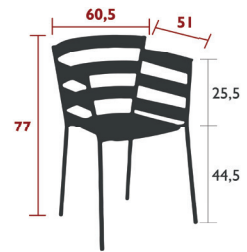

RYTHMIC

4402 - ARMCHAIR
DESIGN BY ARCHIRIVOLTO

DOMESTIC PROFESSIONAL INTENSIVE

7
IPAC

Tubular steel frame
Steel sheet seat
Steel slat backrest
Steel slat armrest
Silencing pads
Stacking capacity : x 5 (Height – stacked : 86 cm)

6.5 kg

RYTHMIC

FURNITURE