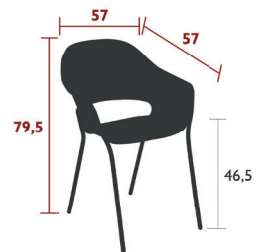

KATE

7302 - ARMCHAIR
DESIGN BY PATRICK JOUIN

DOMESTIC PROFESSIONAL INTENSIVE

7
IPAC

Tubular steel frame
Steel sheet seat
Perforated steel sheet backrest
Silencing pads
Stacking capacity : x 4 (Height – stacked : 110 cm)

8.8 kg