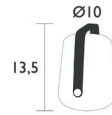

0.13 kg

365200 - LAMP BAMBOO H.25 CM

DESIGN BY TRISTAN LOHNER