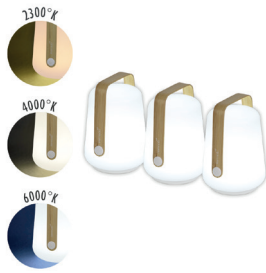

Recommendations for appropriate installations:

Choose Balad H.25 cm with:

Choose Balad H.38 cm with:

BALAD

LIGHTING

BALAD

365100 - SET OF 3 LAMPS BAMBOO H.12 CM

DESIGN BY TRISTAN LOHNER