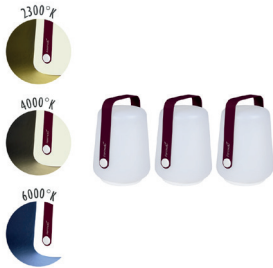

BALAD

3602 - SET OF 3 LAMPS H.12 CM
 DESIGN BY TRISTAN LOHNER

DOMESTIC | PROFESSIONAL | INTENSIVE

Polyethylene diffuser
 Aluminium frame
 ABS base
Technology: integrated LED - Luminous flux: 20 lm
Switch type: push button
Function of the switch: change the light temperature & brightness (short click, 1 s), OFF (long click, 3 s)
Lighting mood:
 Position 1 cool white (6000°K) 100% brightness
 Position 2 neutral white (4000°K) 100% brightness
 Position 3 candle-style warm white (2300°K) flickering
Type of power supply: battery - Min. Battery life (100%): 10 h
Battery use cycle: 500 cycles
Recharge time: 4h - Type of recharge: USB, cable (supplied) 1,5m
 Bypass to prevent battery damage during wired use
 0.25 A - 5 V - 0.3 W | IP44 (ingress protection) | IK 10 (impact resistance) | CE | FCC | UKCA
 Powered by Smart & Green