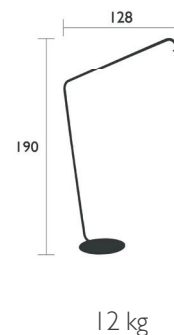

Steel wire frame
Steel ballast
Steel clip, with protective rubber pads
Compatible with:
LAMP H.38 CM - BALAD
LAMP H.25 CM - BALAD

363082 ● Cactus	3630B9 ● Black Cherry
363047 ● Anthracite	3630A5 ● Clay Grey
363021 ● Acapulco Blue	3630C6 ● Honey
363020 ● Red Ochre