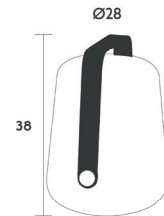

BALAD

365300 - LAMP BAMBOO H.38 CM
DESIGN BY TRISTAN LOHNER

Polyethylene diffuser
Bamboo frame
ABS base

Technology: integrated LED - Luminous flux: 150 lm

Switch type: push button

Function of the switch: change the light temperature & brightness (short click, 1 s), OFF (long click, 3 s)

Lighting mood:

Position 1 cool white (6000°K) 100% brightness

Position 2 cool white (6000°K) 50% brightness

Position 3 neutral white (4000°K) 100% brightness

Position 4 neutral white (4000°K) 50% brightness

Position 5 candle-style warm white (2300°K) flickering

Type of power supply: battery - Min. Battery life (100%): 9 h

Battery use cycle: 300 cycles

Recharge time: 7h - Type of recharge: USB, cable (supplied) 2m

Bypass to prevent battery damage during wired use

2 A - 5 V - 2.5 W - IP44 (ingress protection) | IK 10 (impact resistance) | CE | FCC | UKCA

Energy rating: E

Powered by Smart & Green

1.08 kg