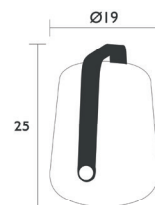

Polyethylene diffuser
Aluminium frame
ABS base
Technology: integrated LED - Luminous flux: 40 lm
Switch type: push button
Function of the switch: change the light temperature & brightness (short click, 1 s), OFF (long click, 3 s)
Lighting mood:
Position 1 cool white (6000°K) 100% brightness
Position 2 neutral white (4000°K) 100% brightness
Position 3 neutral white (4000°K) 50% brightness
Position 4 candle-style warm white (2300°K) flickering
Type of power supply: battery - Min. Battery life (100%): 7 h
Battery use cycle: 300 cycles
Recharge time: 5h - Type of recharge: USB, cable (supplied) 2m
Bypass to prevent battery damage during wired use
0.5 A - 5 V - 0.5 W | IP44 (ingress protection) | IK 10 (impact resistance) | CE | FCC | UKCA
Powered by Smart & Green