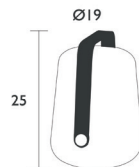

0.5 A - 5 V - 0.5 W - IP44 (ingress protection) | IK 10 (impact resistance) | CE | FCC | UKCA

Powered by Smart & Green

0.47 kg

BALAD

365300 - LAMP BAMBOO H.38 CM
DESIGN BY TRISTAN LOHNER

Polyethylene diffuser
Bamboo frame
ABS base