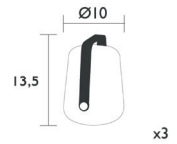

BALAD

3602 - SET OF 3 LAMPS H.12 CM
 DESIGN BY TRISTAN LOHNER

DOMESTIC | PROFESSIONAL | INTENSIVE

Polyethylene diffuser
 Aluminium frame
 ABS base
Technology: integrated LED - Luminous flux: 20 lm
Switch type: push button
Function of the switch: change the light temperature & brightness (short click, 1 s), OFF (long click, 3 s)
Lighting mood:
 Position 1 cool white (6000°K) 100% brightness
 Position 2 neutral white (4000°K) 100% brightness
 Position 3 candle-style warm white (2300°K) flickering
Type of power supply: battery - Min. Battery life (100%): 10 h
Battery use cycle: 500 cycles
Recharge time: 4h - Type of recharge: USB, cable (supplied) 1,5m
 Bypass to prevent battery damage during wired use
 0.25 A - 5 V - 0.3 W | IP44 (ingress protection) | IK 10 (impact resistance) | CE | FCC | UKCA
 Powered by Smart & Green