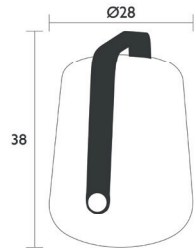

1.21 kg

- 362282 ● Cactus
- 362273 ● Honey
- 362247 ● Anthracite
- 362221 ● Acapulco Blue

- 362220 ● Red Ochre
- 3622B9 ● Black Cherry
- 3622A5 ● Clay Grey