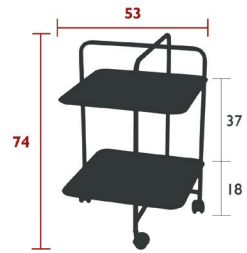

# ALFRED

3240 - SIDE TABLE

DESIGN BY PASCAL MOURGUE

DOMESTIC PROFESSIONAL INTENSIVE

6  
IPAC

Tubular steel frame  
Steel sheet table top  
Integrated wheels

7.3 kg

ALFRED