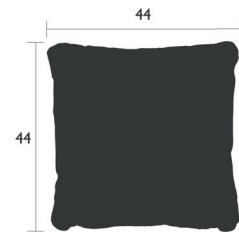

# TRÈFLE

2742 - OUTDOOR CUSHION 44 X 30 CM

Dralon® solution-dyed acrylic  
Jacquard fabric  
Teflon® treated : resistant to stains and mould  
Polyester foam

274282 ● Cactus  
274220 ● Red Ochre  
274285 ● Duck Blue  
2742A5 ● Clay Grey

0.38 kg

2741 - OUTDOOR CUSHION 44 X 44 CM

Tissu outdoor acrylique teint fil Dralon®  
Tissu Jacquard  
Traitement Téflon® : résistant aux taches et à la moisissure  
Mousse polyester

274182 ● Cactus  
274120 ● Red Ochre  
274185 ● Duck Blue  
274192 ● Duck Blue  
274173 ● Honey  
2741A6 ● Frosted Lemon