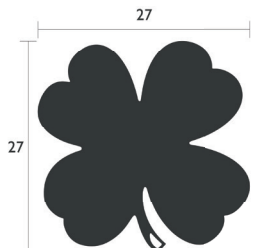

0.53 kg

2740 - OUTDOOR CUSHION 68 X 44 CM

Dralon® solution-dyed acrylic  
Jacquard fabric  
Teflon® treated : resistant to stains and mould  
Polyester foam

2740A7 ● Ice Mint  
274020 ● Red Ochre  
274085 ● Duck Blue  
274092 ● Duck Blue  
274073 ● Honey  
2740A5 ● Clay Grey

0.78 kg

3004 - TRIVET 27 X 27 CM

Steel  
Non slip pads

300482 ● Cactus  
3004A6 ● Frosted Lemon  
3004B9 ● Black Cherry  
3004C7 ● Lapilli Grey

**NEW**  
**NEW**

0.79 kg