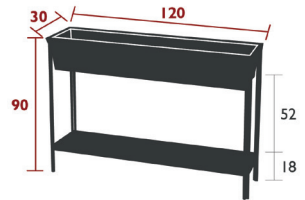

VOL. : 56,5 L

29 kg

3250 - LARGE PLANTER DESIGN BY ARCHIRIVOLTO

DOMESTIC PROFESSIONAL INTENSIVE

7
IPAC

Tubular steel frame
Steel sheet tray and shelf
Tray drainage hole with offset drainage system
Feet and trays separable
Available colours : see limited colour chart

VOL. : 56,5 L

31 kg

TERRAZZA