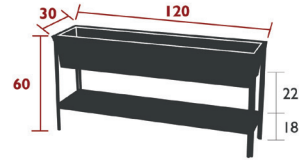

TERRAZZA

3251 - MEDIUM PLANTER DESIGN BY ARCHIRIVOLTO

DOMESTIC PROFESSIONAL INTENSIVE

7
IPAC

Tubular steel frame
Steel sheet tray and shelf
Tray drainage hole with offset drainage system
Feet and trays separable
Available colours : see limited colour chart

VOL. : 56,5 L

29 kg

3250 - LARGE PLANTER DESIGN BY ARCHIRIVOLTO

DOMESTIC PROFESSIONAL INTENSIVE

7
IPAC

Tubular steel frame
Steel sheet tray and shelf
Tray drainage hole with offset drainage system
Feet and trays separable
Available colours : see limited colour chart

VOL. : 56,5 L

31 kg

TERRAZZA