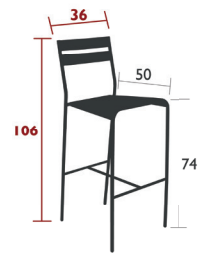

FACTO

2501 - CHAIR

DESIGN BY PATRICK JOUIN

DOMESTIC PROFESSIONAL INTENSIVE

6⁸
IPAC

Tubular steel frame
Curved steel sheet seat
Curved steel sheet backrest
Silencing pads
Stacking capacity : x 4 (Height – stacked : 93 cm)

5.4 kg

2503 - BAR CHAIR

DESIGN BY PATRICK JOUIN

DOMESTIC PROFESSIONAL INTENSIVE

6⁸
IPAC

Tubular steel frame
Curved steel sheet seat
Curved steel sheet backrest
Silencing pads

6.2 kg

FACTO & CALVI