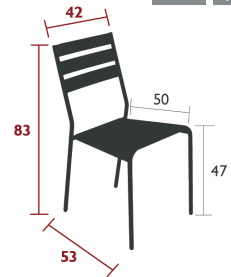

FACTO

2501 - CHAIR

DESIGN BY PATRICK JOUIN

DOMESTIC PROFESSIONAL INTENSIVE

6⁸
IPAC

Tubular steel frame
Curved steel sheet seat
Curved steel sheet backrest
Silencing pads
Stacking capacity : x 4 (Height – stacked : 93 cm)

5.4 kg

2503 - BAR CHAIR

DESIGN BY PATRICK JOUIN

DOMESTIC PROFESSIONAL INTENSIVE

6⁸
IPAC

Tubular steel frame
Curved steel sheet seat
Curved steel sheet backrest
Silencing pads

6.2 kg

FACTO & CALVI