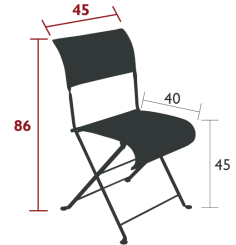

DUNE PREMIUM

I201 - CHAIR

DESIGN BY PASCAL MOURGUE

DOMESTIC PROFESSIONAL INTENSIVE

7⁸
IPAC

Flat steel frame
Duo or Stereo OTF Batyline® outdoor fabric seat - high-tenacity 100% polyester thread coated in solution-dyed PVC
Duo or Stereo OTF Batyline® outdoor fabric backrest - high-tenacity 100% polyester thread coated in solution-dyed PVC
Reinforced backrest
Available colours: see limited colour chart

4.6 kg

I202 - ARMCHAIR

DESIGN BY PASCAL MOURGUE

DOMESTIC PROFESSIONAL INTENSIVE

7⁸
IPAC

Flat steel frame
Duo or Stereo OTF Batyline® outdoor fabric seat - high-tenacity 100% polyester thread coated in solution-dyed PVC
Duo or Stereo OTF Batyline® outdoor fabric backrest - high-tenacity 100% polyester thread coated in solution-dyed PVC
Reinforced backrest
Steel slat armrests
Available colours: see limited colour chart

6 kg