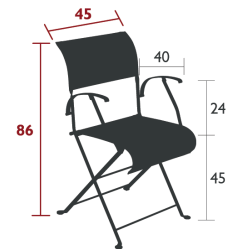

4.6 kg

I202 - ARMCHAIR

DESIGN BY PASCAL MOURGUE

DOMESTIC PROFESSIONAL INTENSIVE

7⁸
IPAC

Flat steel frame
Duo or Stereo OTF Batyline® outdoor fabric seat - high-tenacity 100% polyester thread coated in solution-dyed PVC
Duo or Stereo OTF Batyline® outdoor fabric backrest - high-tenacity 100% polyester thread coated in solution-dyed PVC
Reinforced backrest
Steel slat armrests
Available colours: see limited colour chart

6 kg